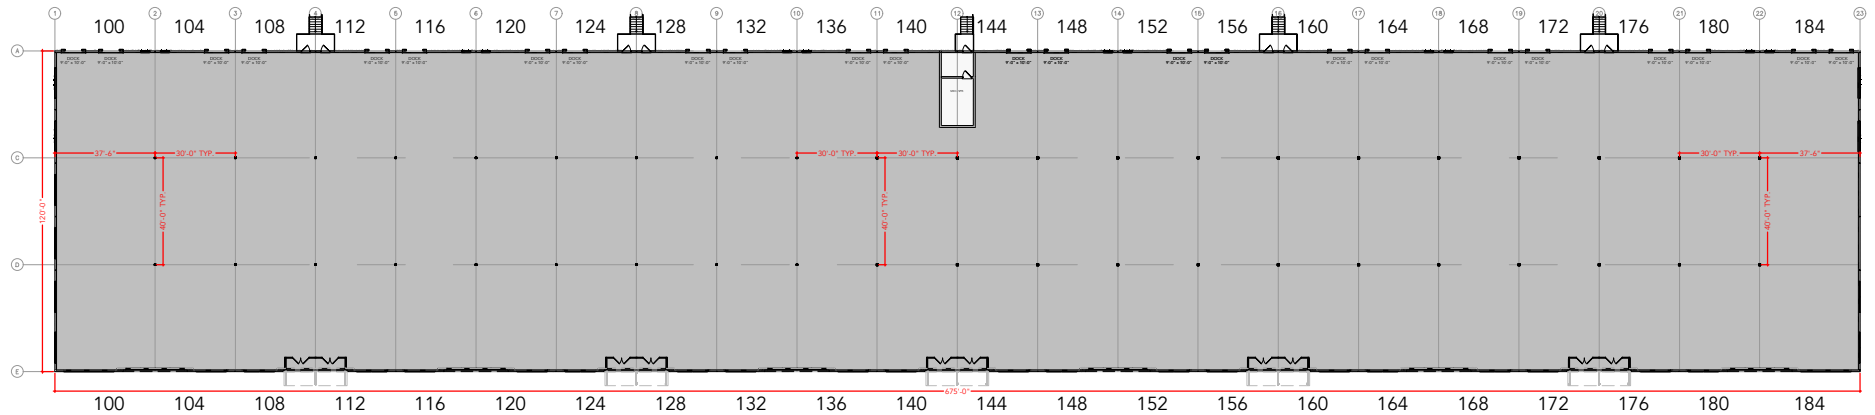

TOTAL SF AVAILABLE - 81,000 RS

OFFICE - 0,000 SF

WAREHOUSE - 81,000 RSF

* INCLUDES % OF METER ROOM

[Click to access 3D model](#)

Key Plan

Floor Plan