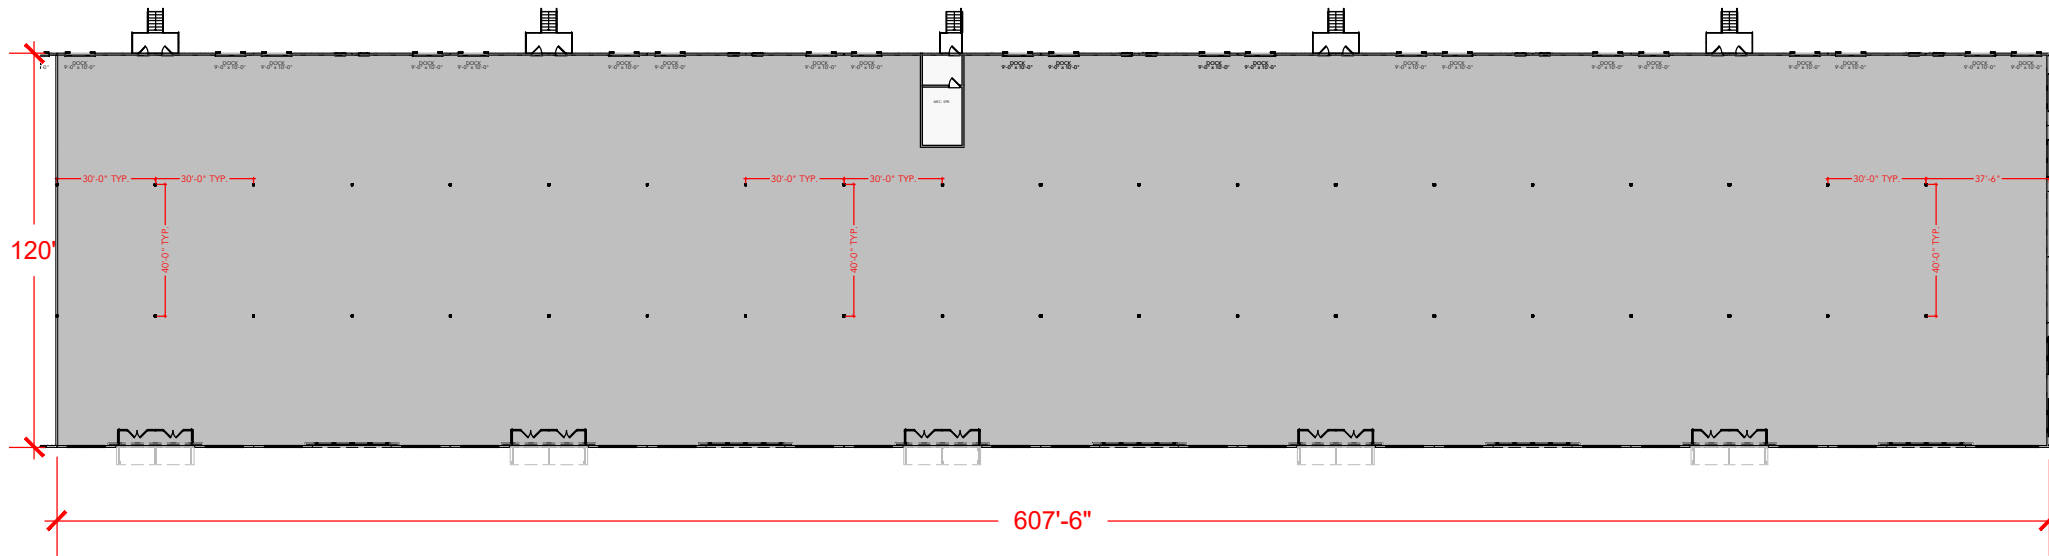

TOTAL SF AVAILABLE - 72,866 RSF

OFFICE - 0,000 SF

WAREHOUSE - 72,866 RSF

* INCLUDES % OF METER ROOM

[Click to access 3D model](#)

Key Plan

Floor Plan