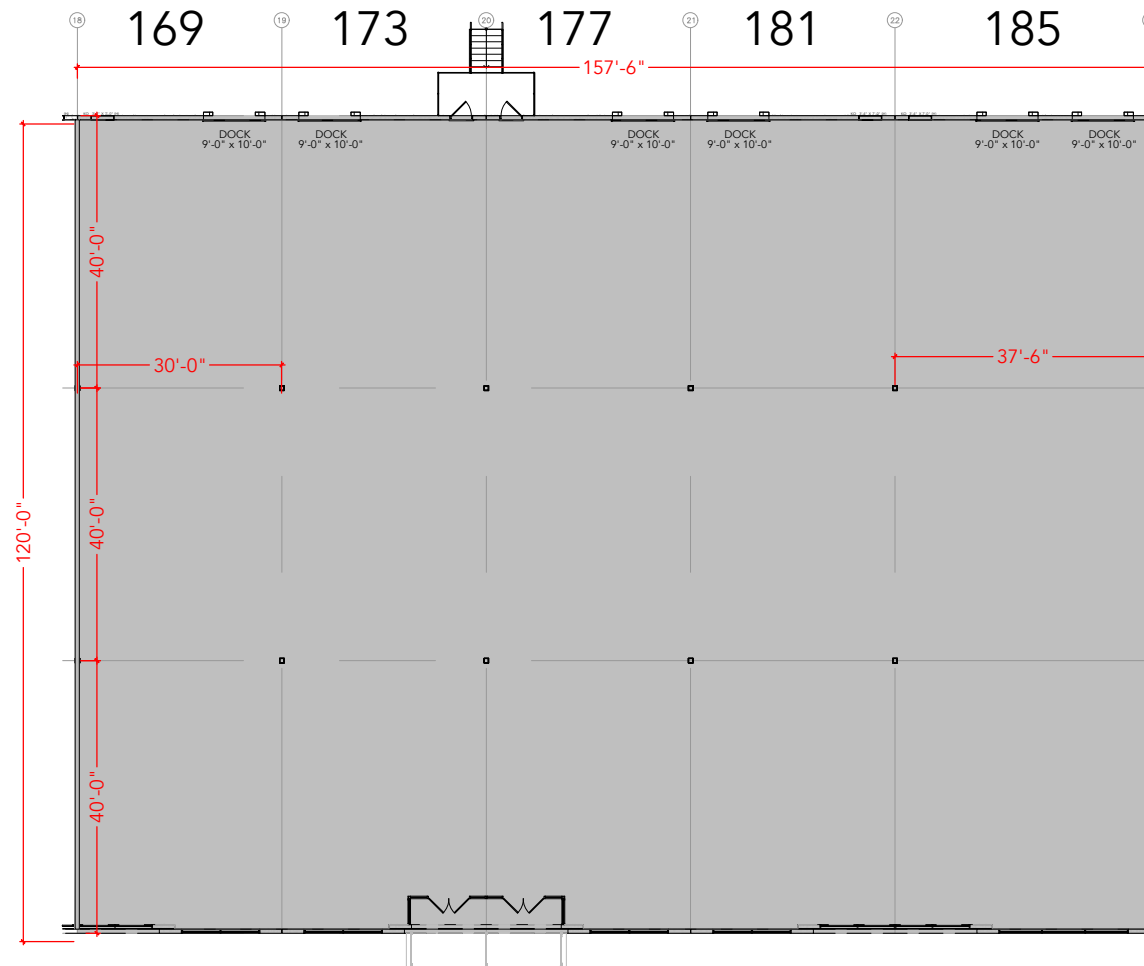

TOTAL SF AVAILABLE - 18,979 RSF

OFFICE - 0,000 SF

WAREHOUSE - 18,979 RSF

* INCLUDES % OF METER ROOM
[Click to access 3D model](#)

Key Plan

Floor Plan