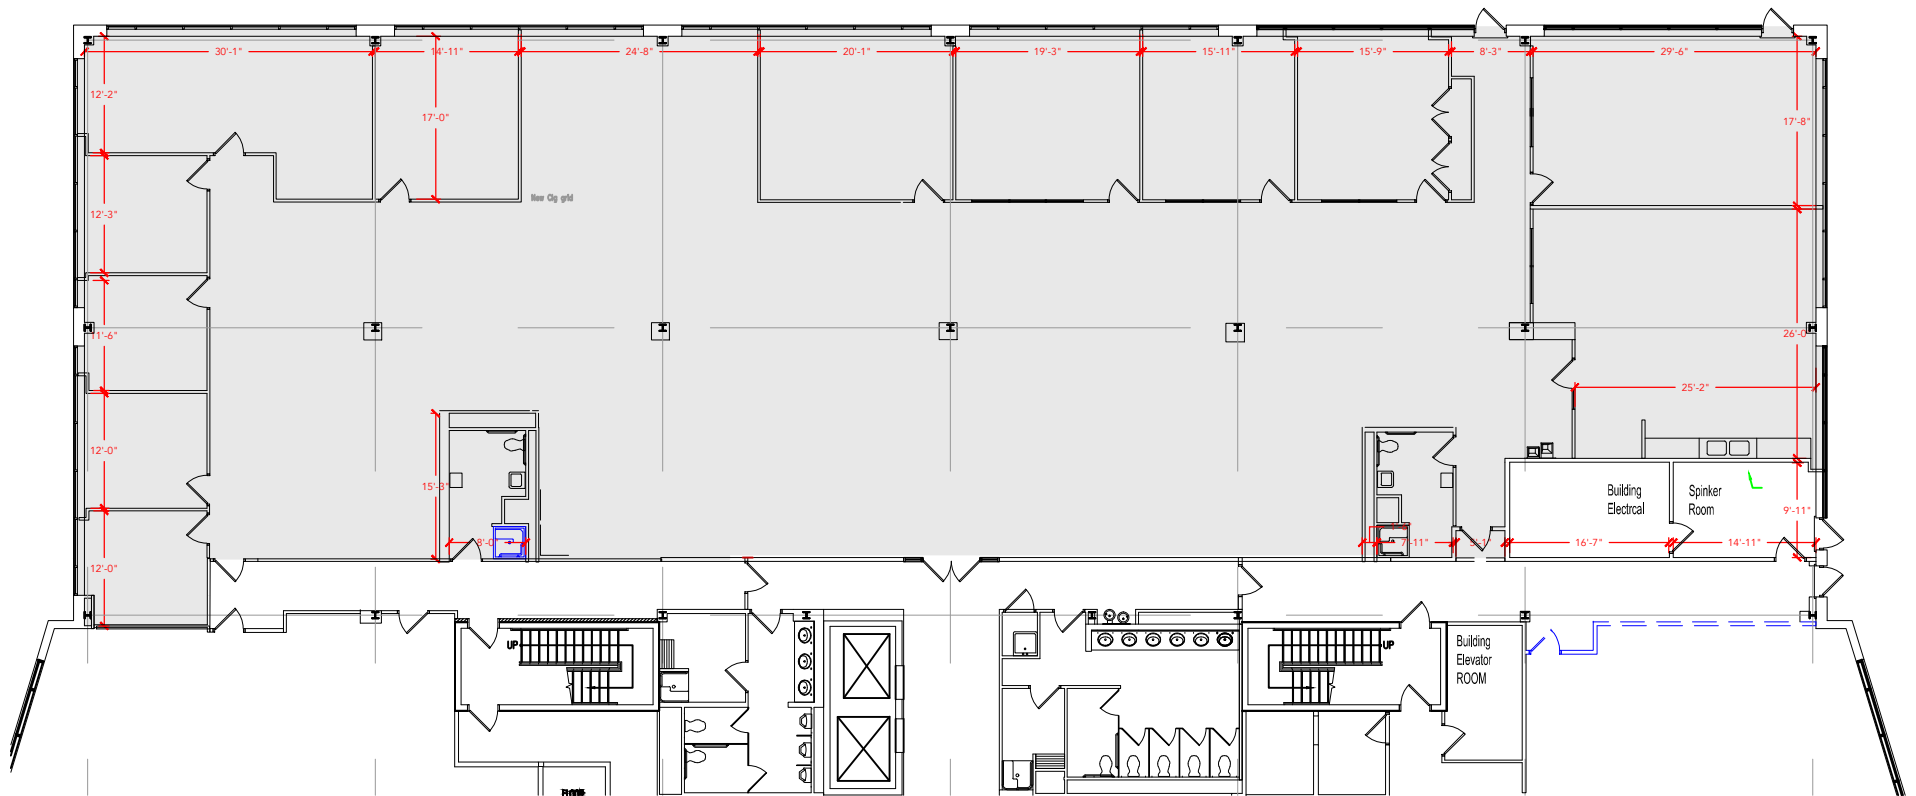

TOTAL SF AVAILABLE - 11,375 RSF(16%)

[Click to access 3D model](#)

Key Plan

Floor Plan