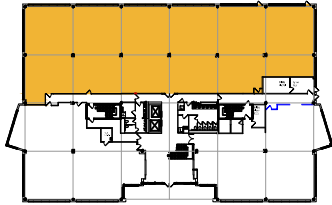

TOTAL SF AVAILABLE - 11,375 RSF(16%)

[Click to access 3D model](#)

Key Plan

Floor Plan