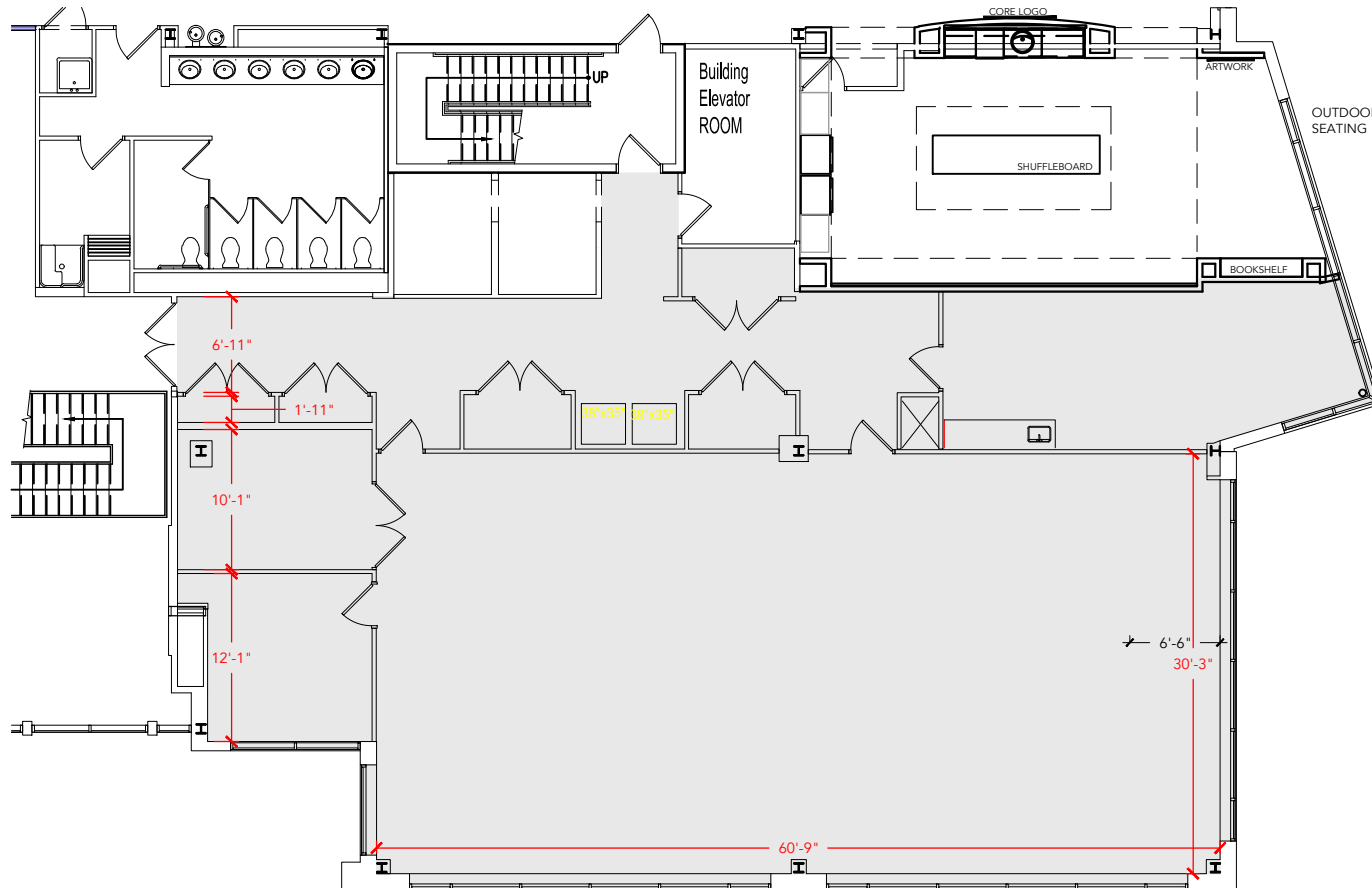

TOTAL SF AVAILABLE - 3,631 RSF (12%)

Key Plan

[Click to access 3D model](#)

Floor Plan