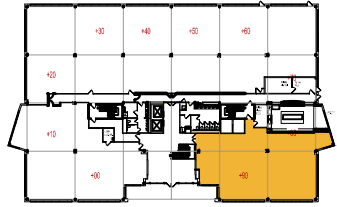

TOTAL SF AVAILABLE - 3,631 RSF (12%)

Key Plan

[Click to access 3D model](#)

Floor Plan