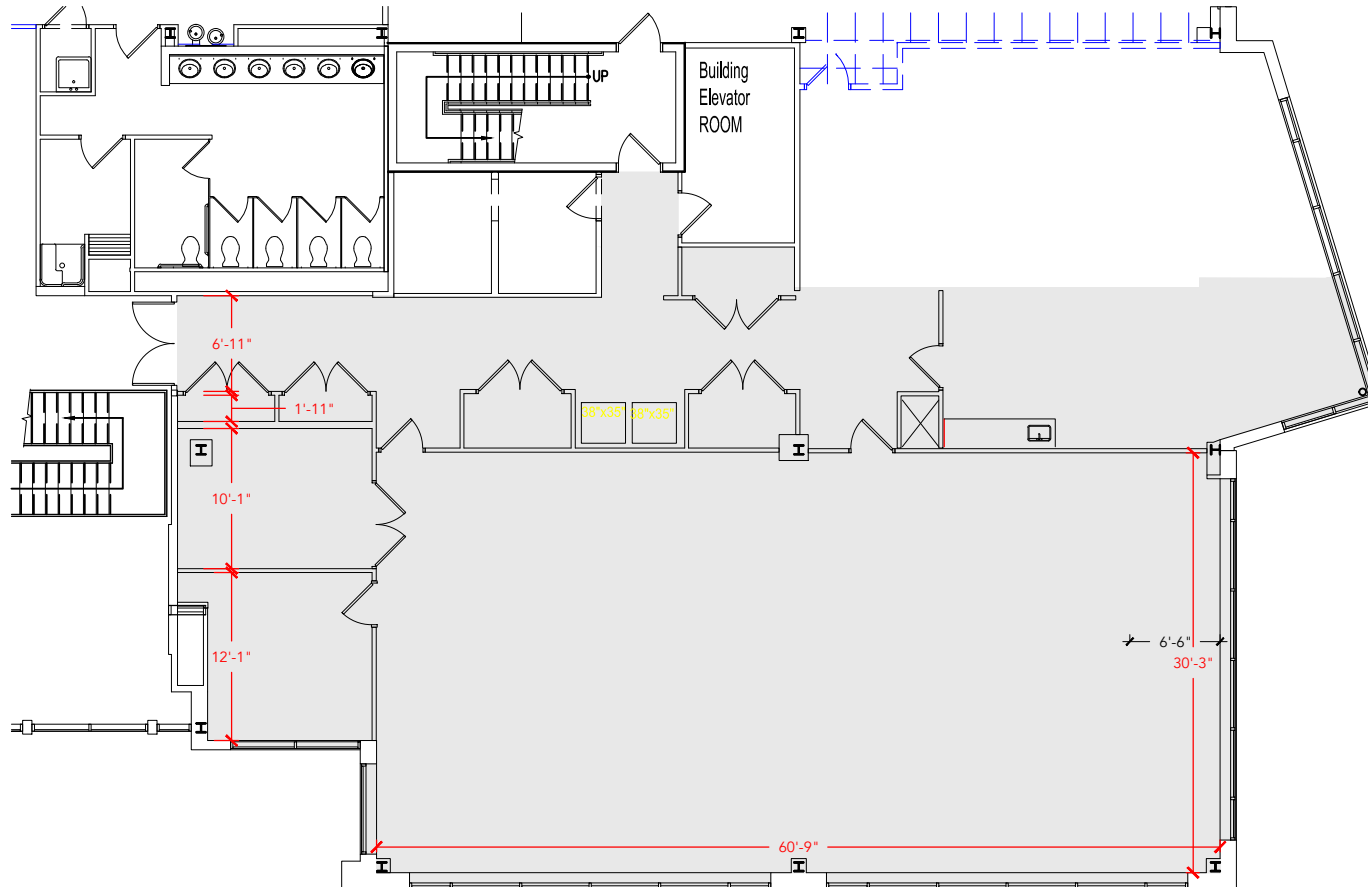

TOTAL SF AVAILABLE - 3,742 RSF (16%)

Key Plan

[Click to access 3D model](#)

## Floor Plan