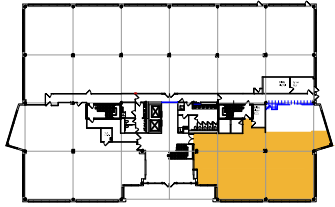

TOTAL SF AVAILABLE - 3,742 RSF (16%)

Key Plan

[Click to access 3D model](#)

## Floor Plan