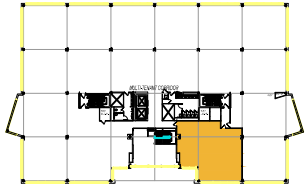

TOTAL SF AVAILABLE - 1,920 RSF(16%)

Key Plan

[Click to access 3D model](#)

Floor Plan