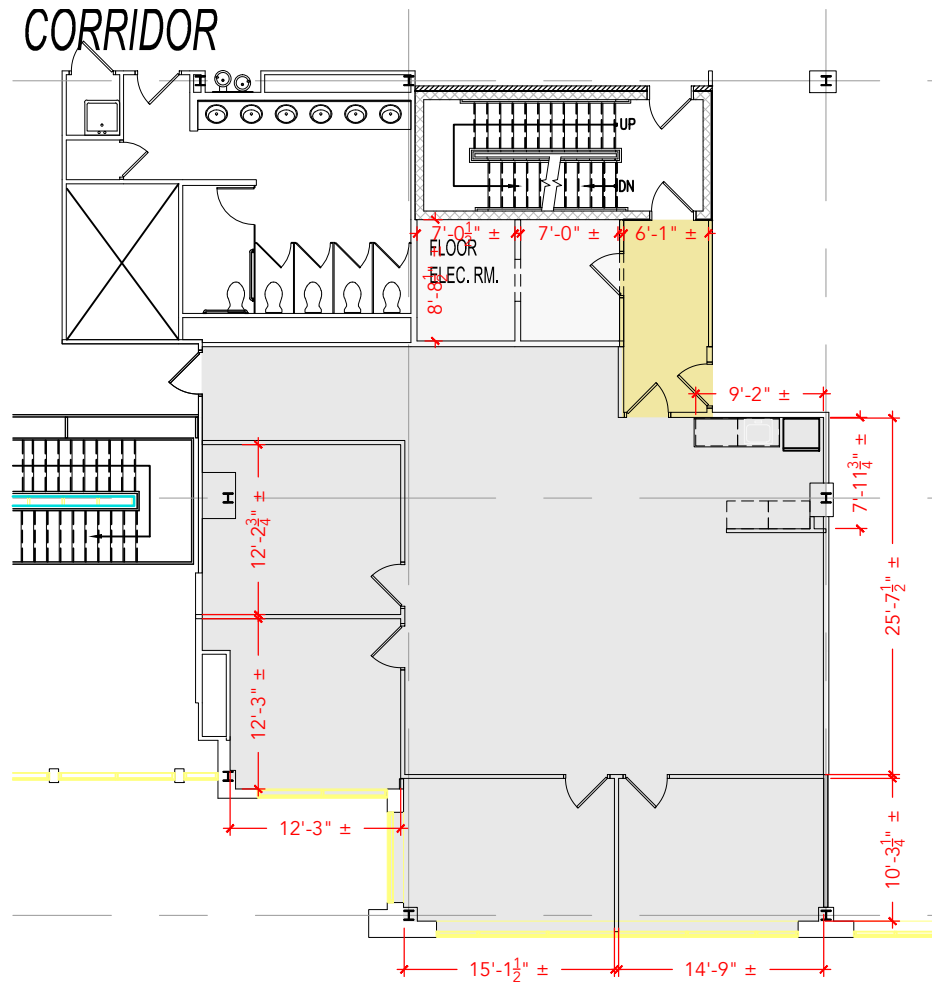

TOTAL SF AVAILABLE - 1,920 RSF(16%)

Key Plan

[Click to access 3D model](#)

Floor Plan