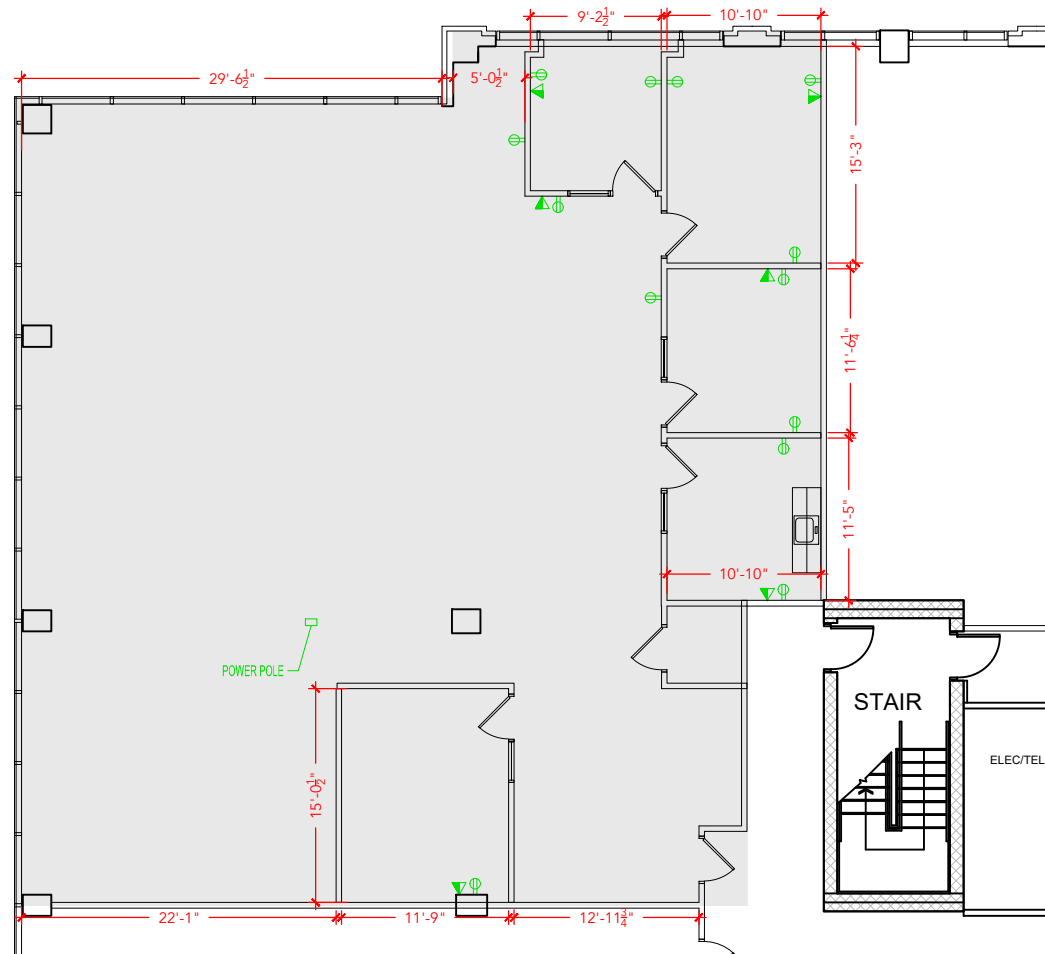

TOTAL SF AVAILABLE - 3,742 RSF(16%)

[Click to access 3D model](#)

Key Plan

Floor Plan