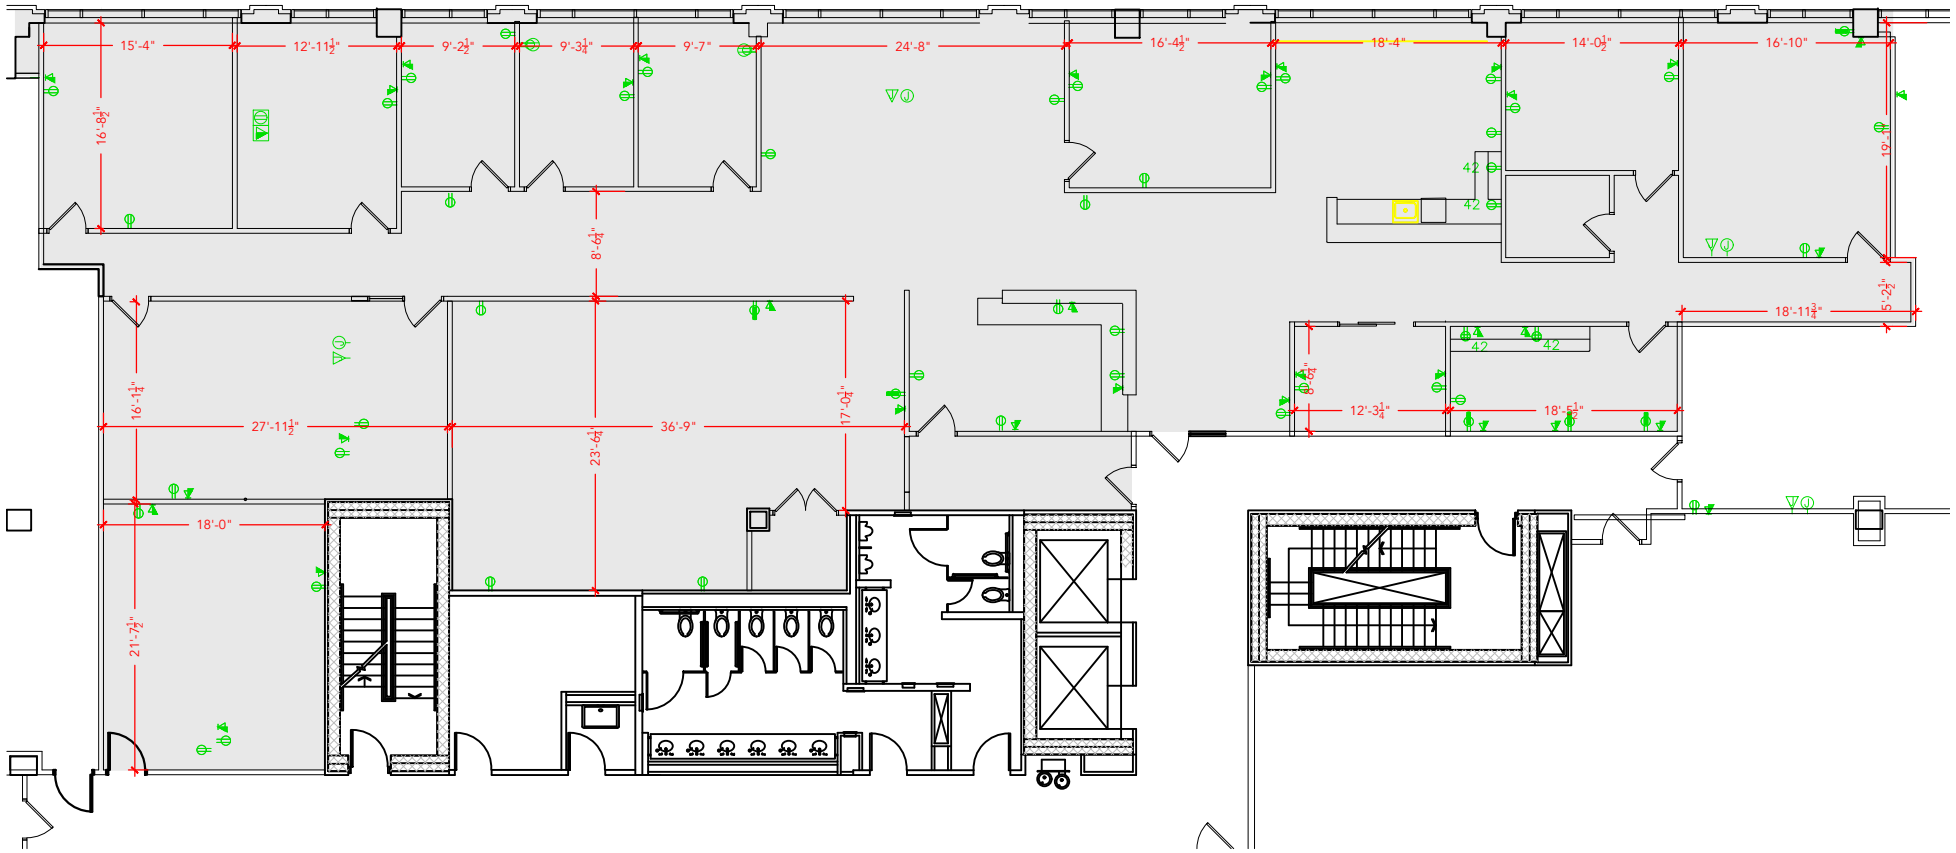

TOTAL SF AVAILABLE - 6,802 RSF(12%)

Key Plan

[Click to access 3D model](#)

Floor Plan