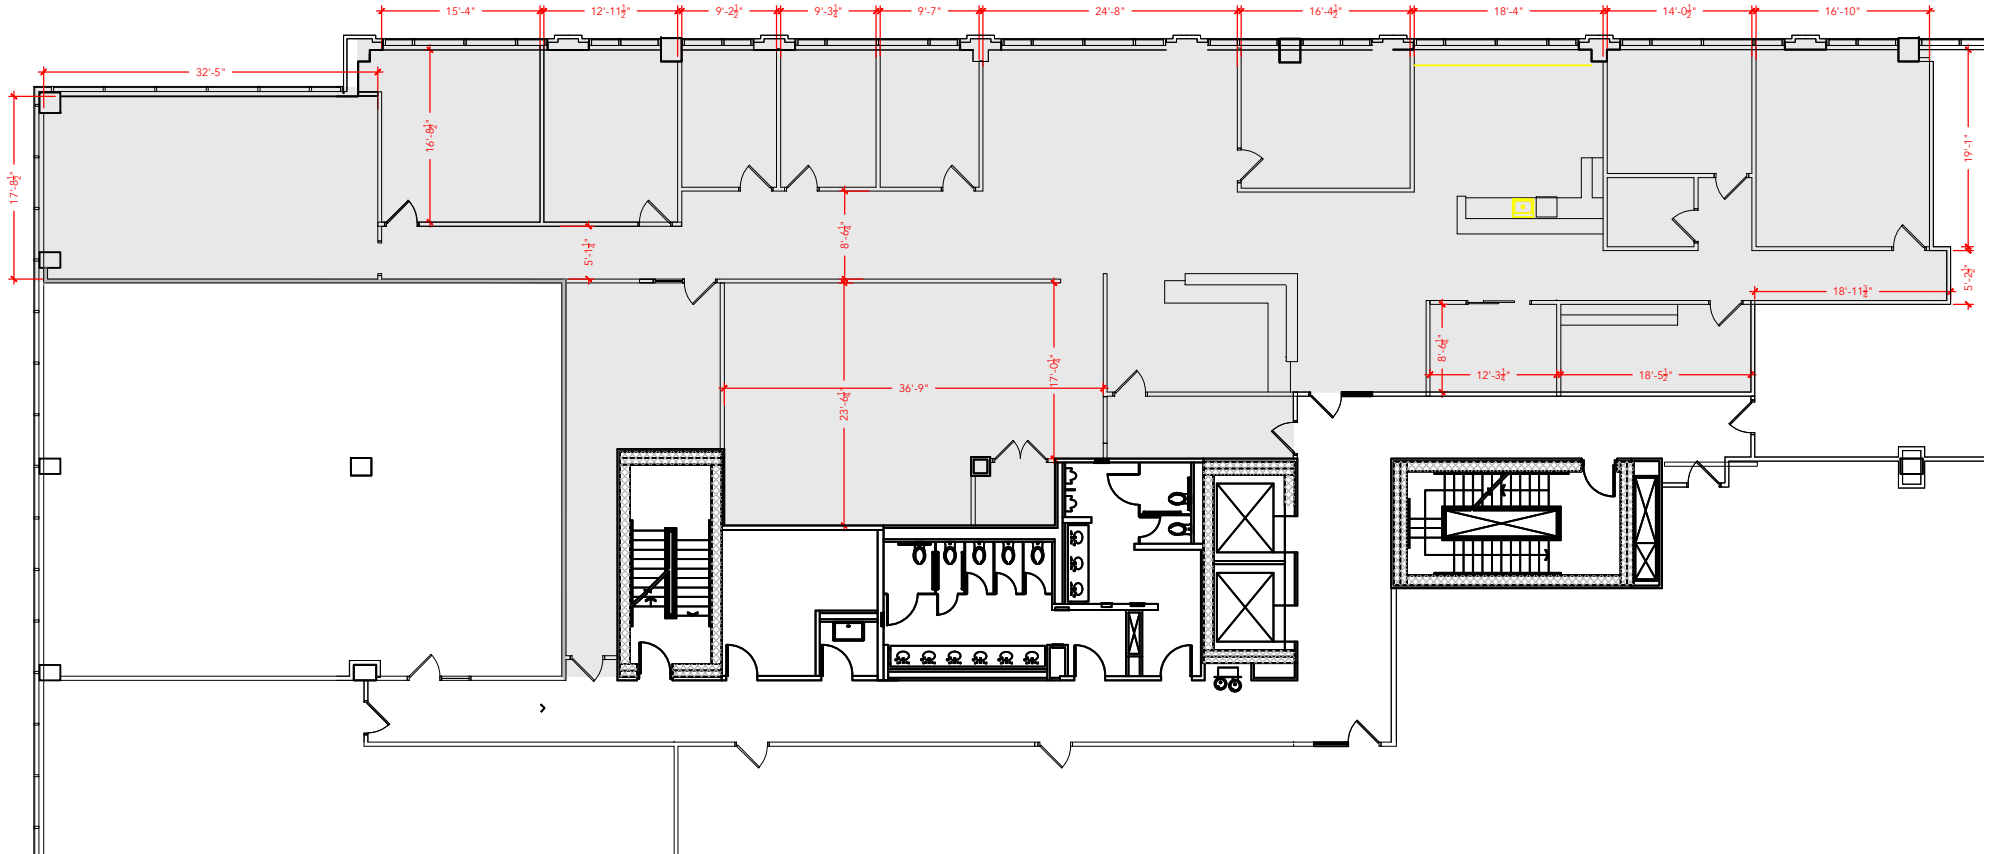

TOTAL SF AVAILABLE - 7,208 RSF(16%)

Key Plan

[Click to access 3D model](#)

Floor Plan