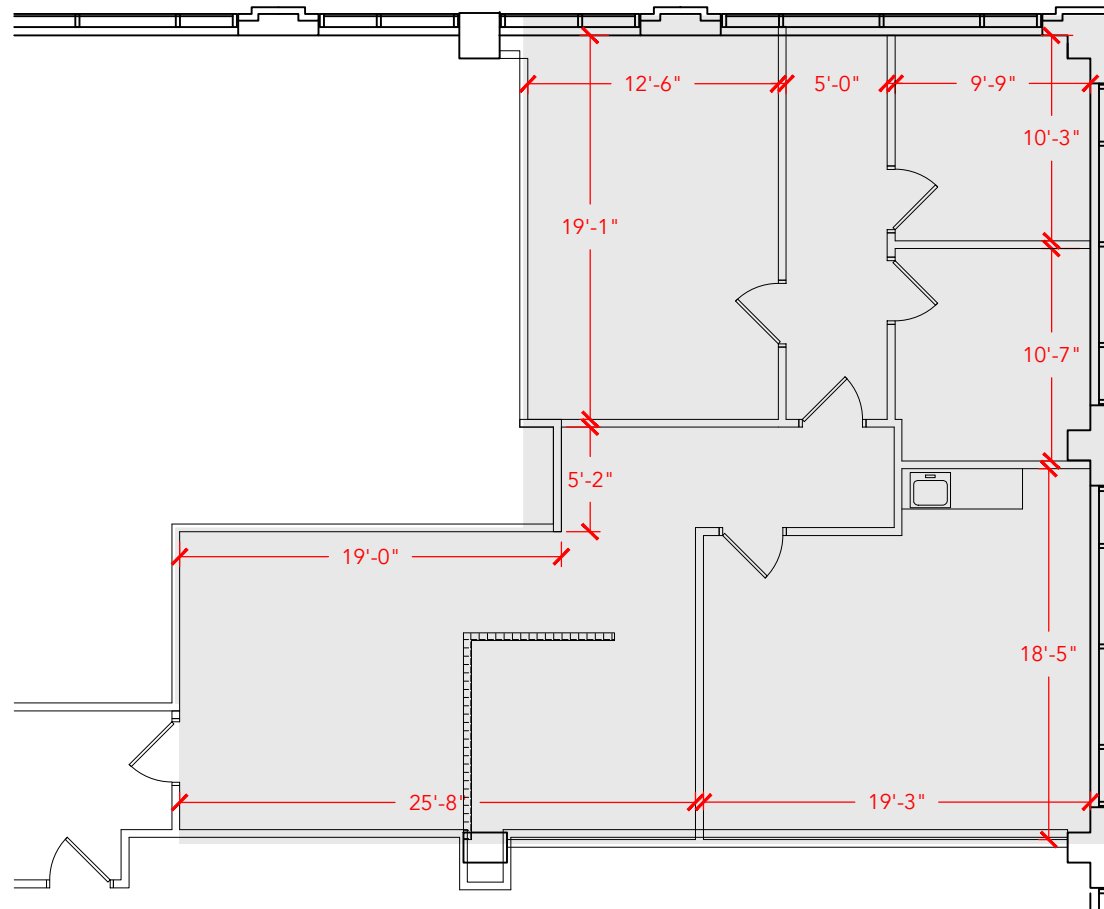

TOTAL SF AVAILABLE - 1,645 RSF(12%)

Key Plan

[Click to access 3D model](#)

## Floor Plan