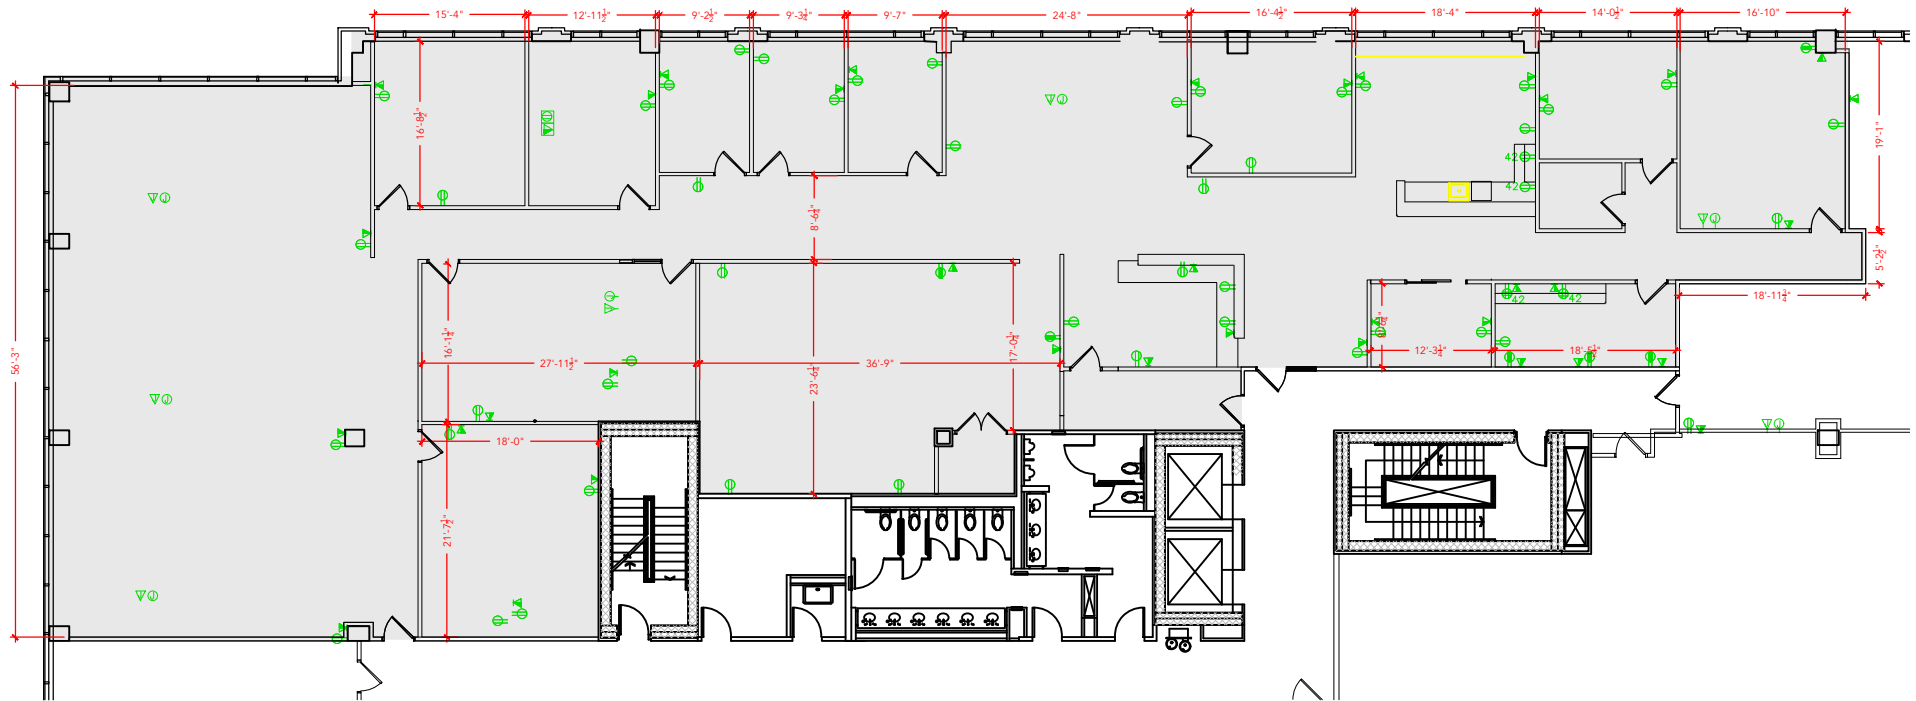

TOTAL SF AVAILABLE -9,170 RSF (12%)

[Click to access 3D model](#)

Key Plan

Floor Plan