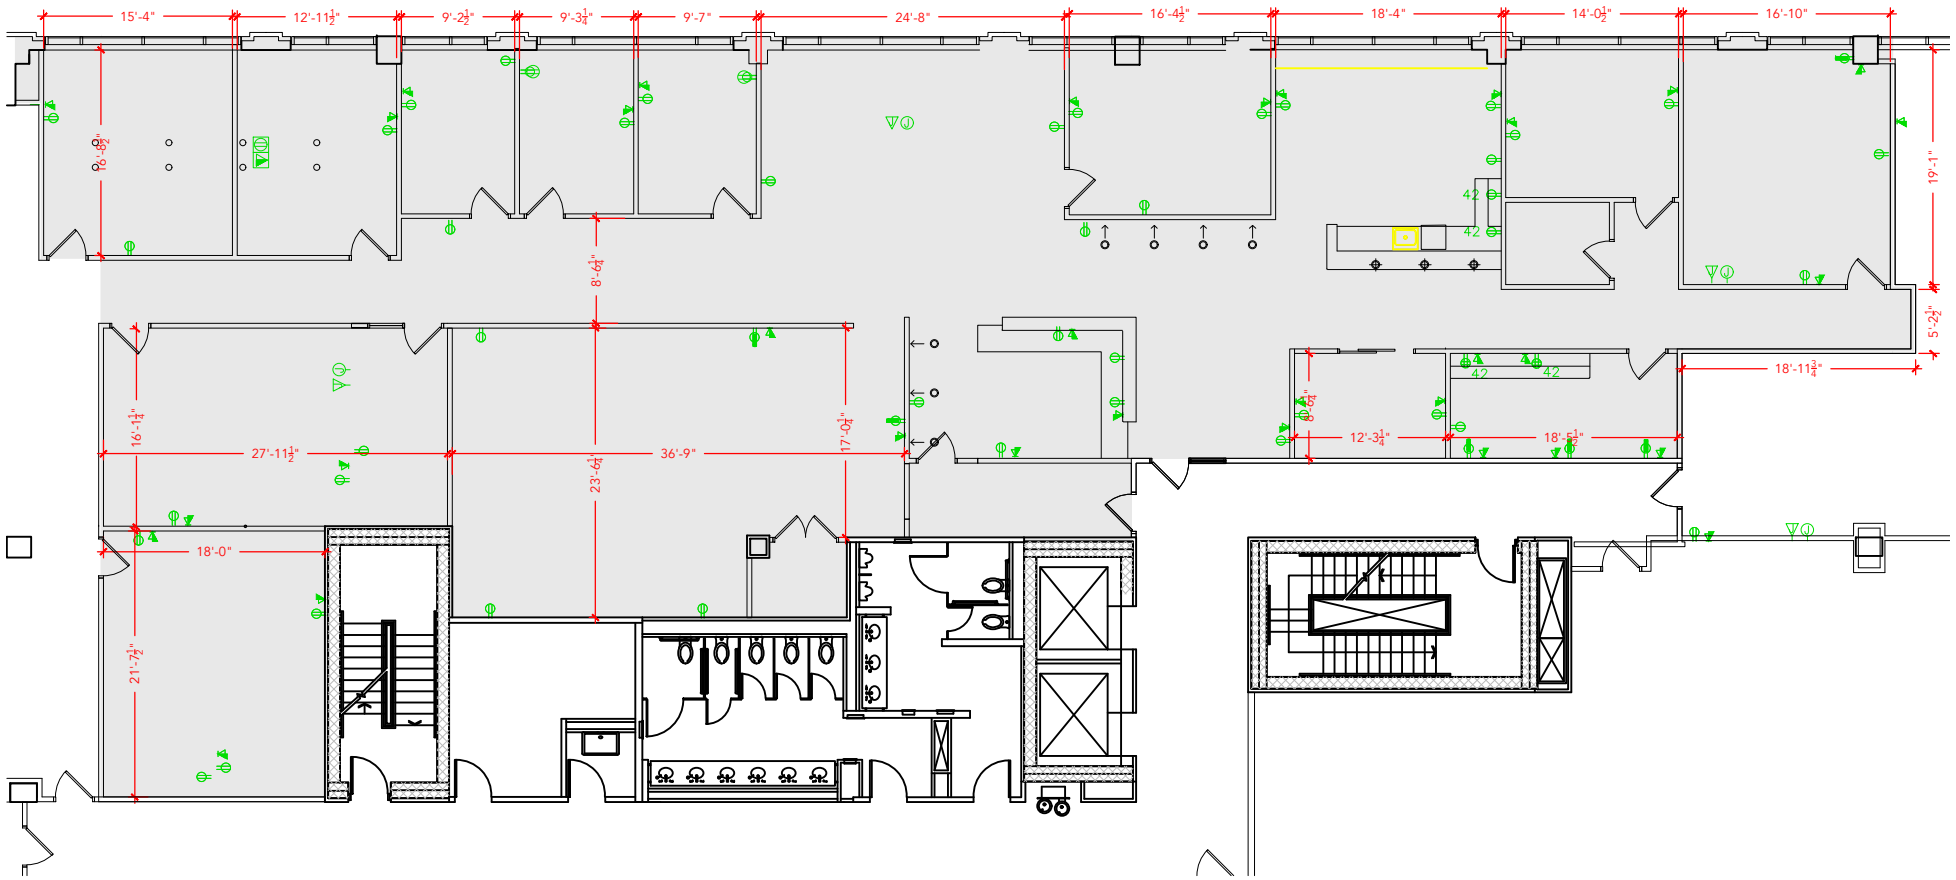

TOTAL SF AVAILABLE - 6,817 RSF(12%)

[Click to access 3D model](#)

Key Plan

Floor Plan