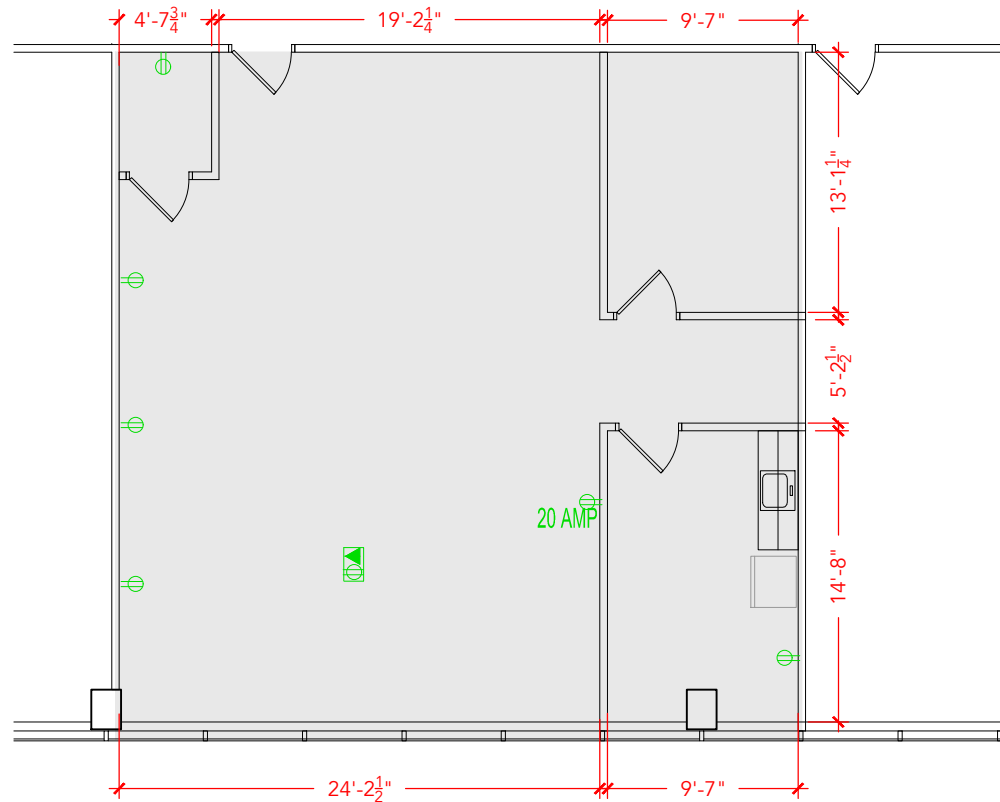

TOTAL SF AVAILABLE - 1,340 RSF(12%)

Key Plan

[Click to access 3D model](#)

## Floor Plan