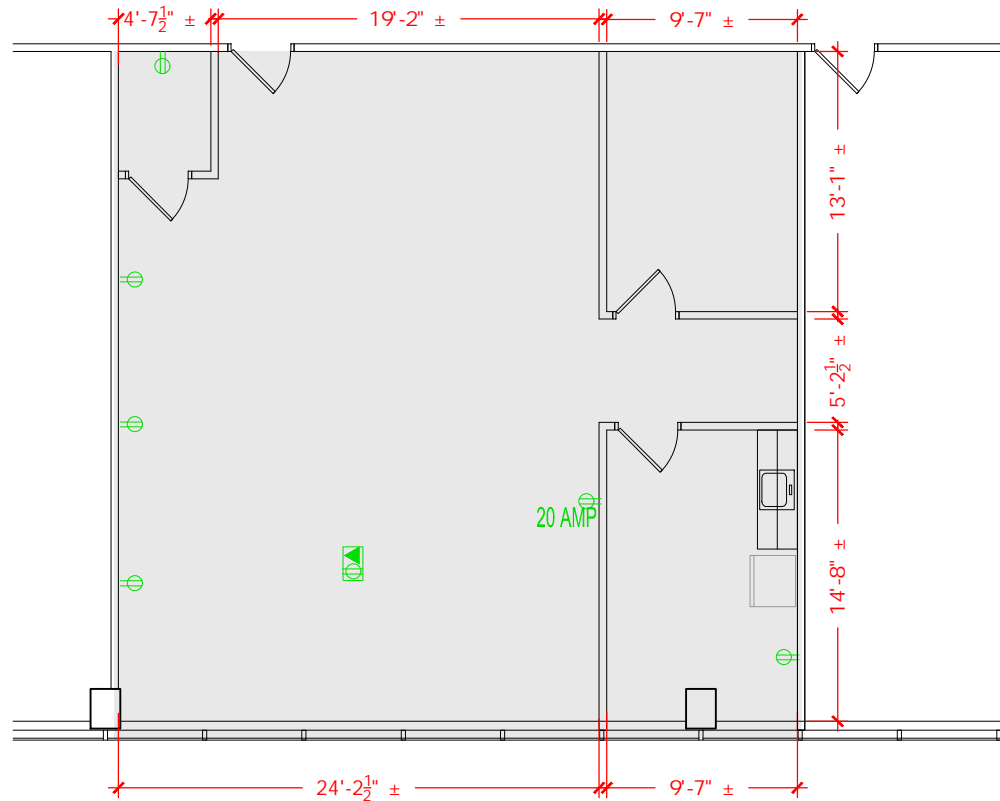

TOTAL SF AVAILABLE - 1,387 RSF (16%)

[Click to access 3D model](#)

Floor Plan