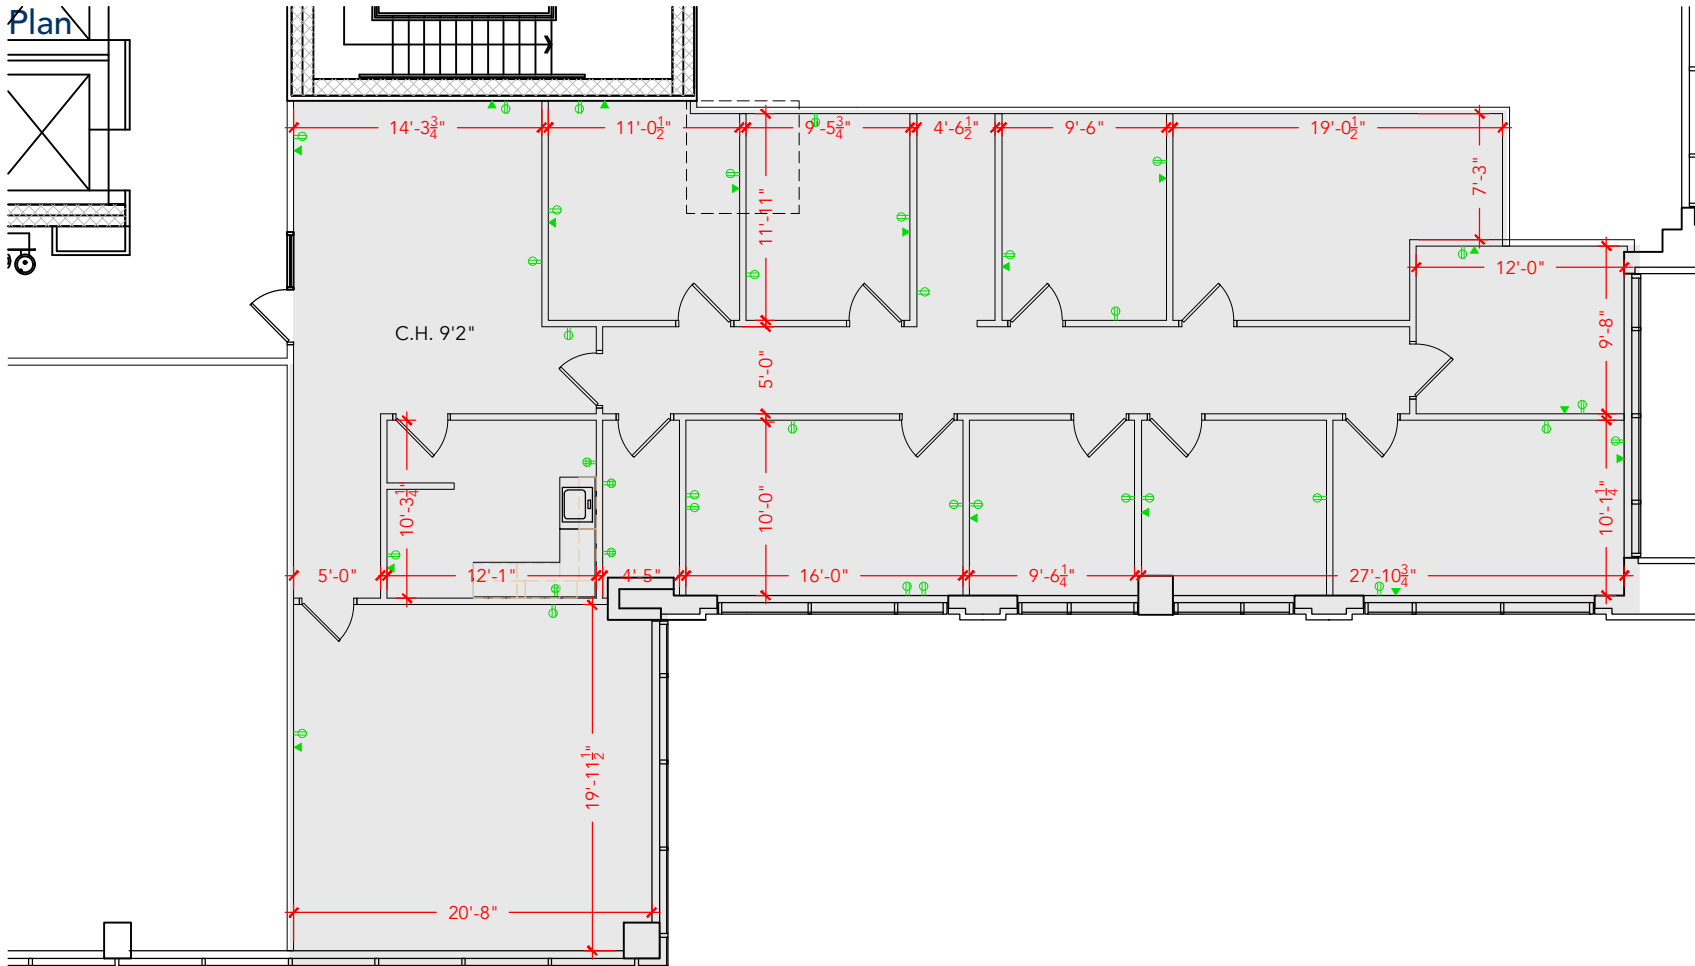

TOTAL SF AVAILABLE - 2,967 RSF(12%)

[Click to access 3D model](#)

Key Plan

Floor Plan