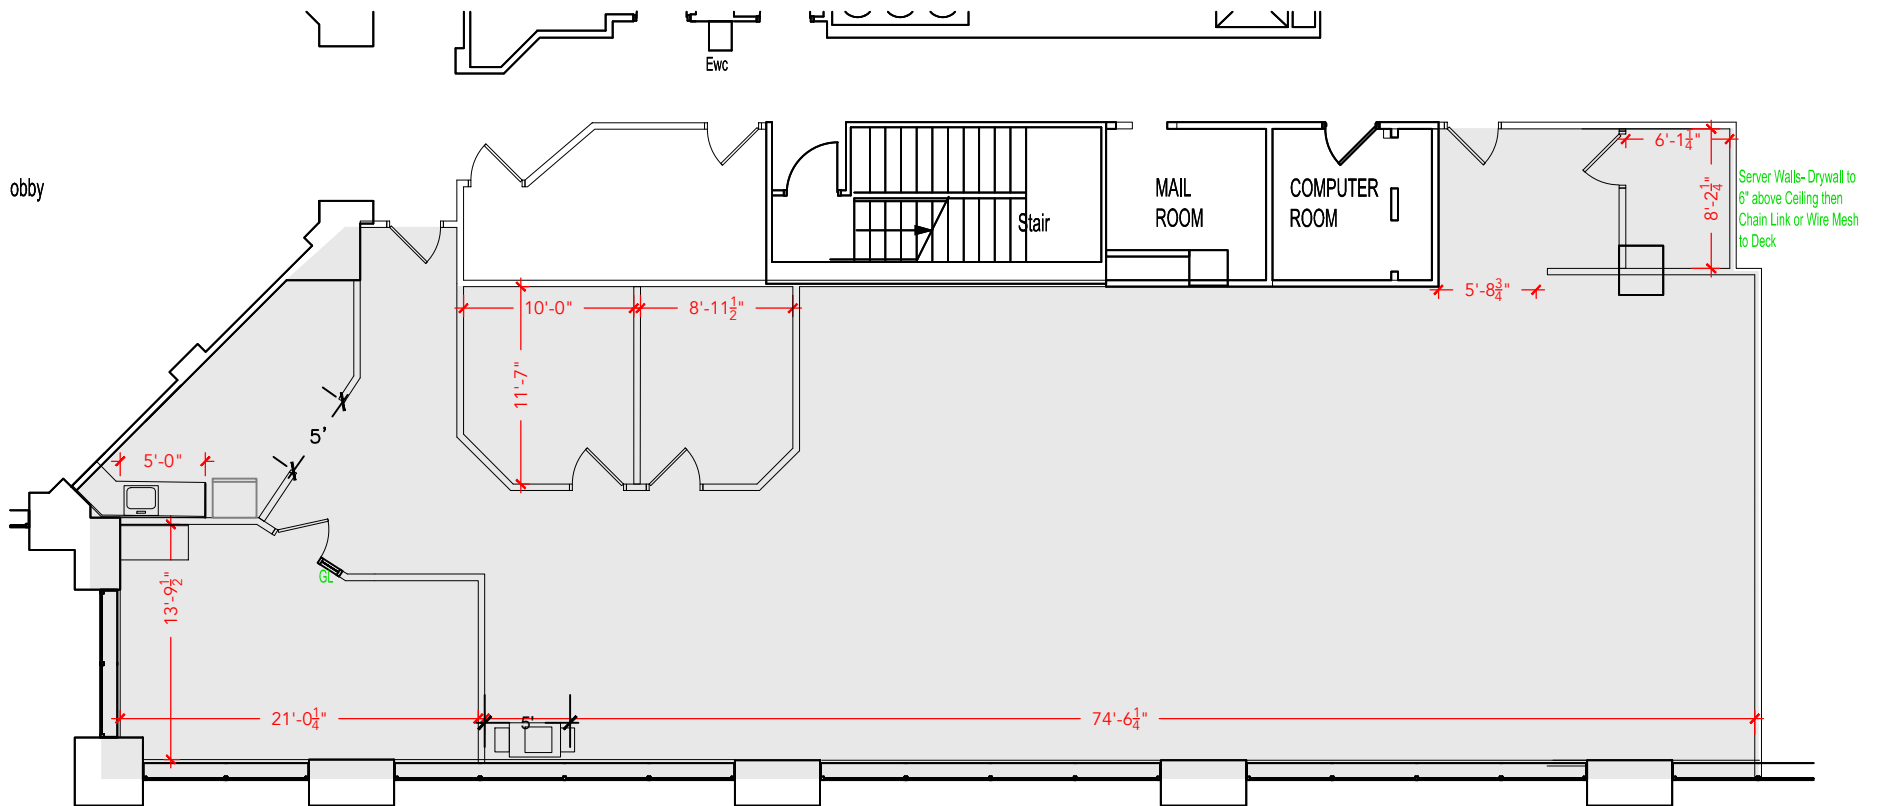

TOTAL SF AVAILABLE - 3,300 RSF(12%)

Key Plan

[Click to access 3D model](#)

Floor Plan