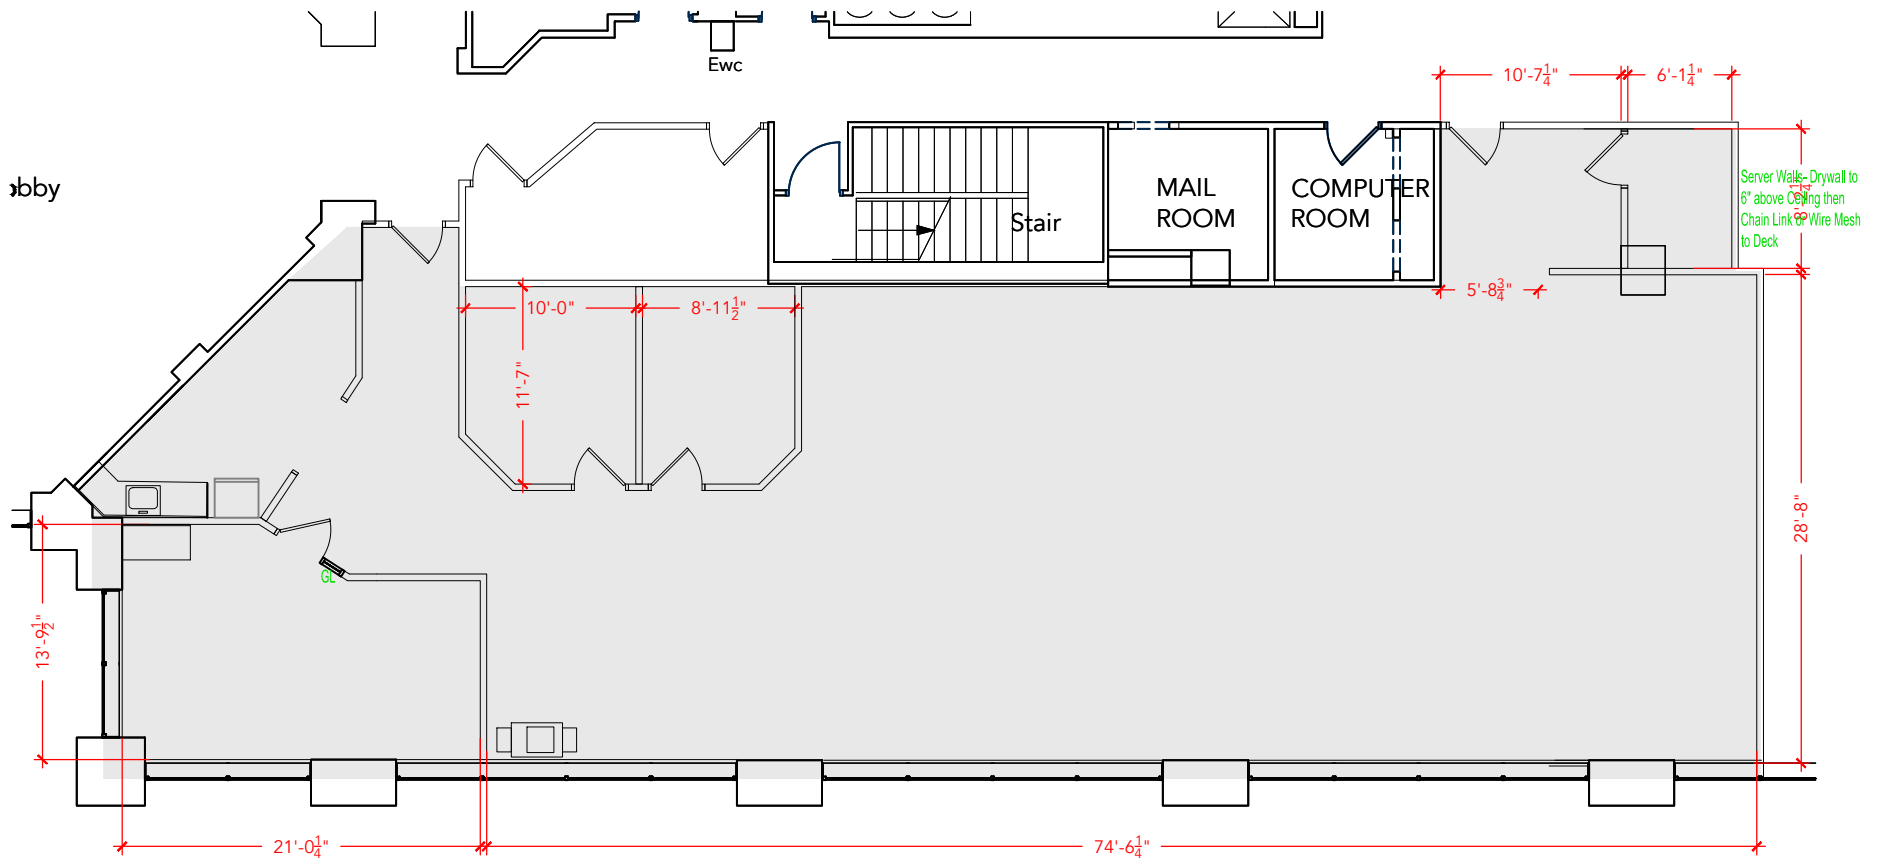

TOTAL SF AVAILABLE - 3,300 RSF(12%)

Key Plan

[Click to access 3D model](#)

Floor Plan