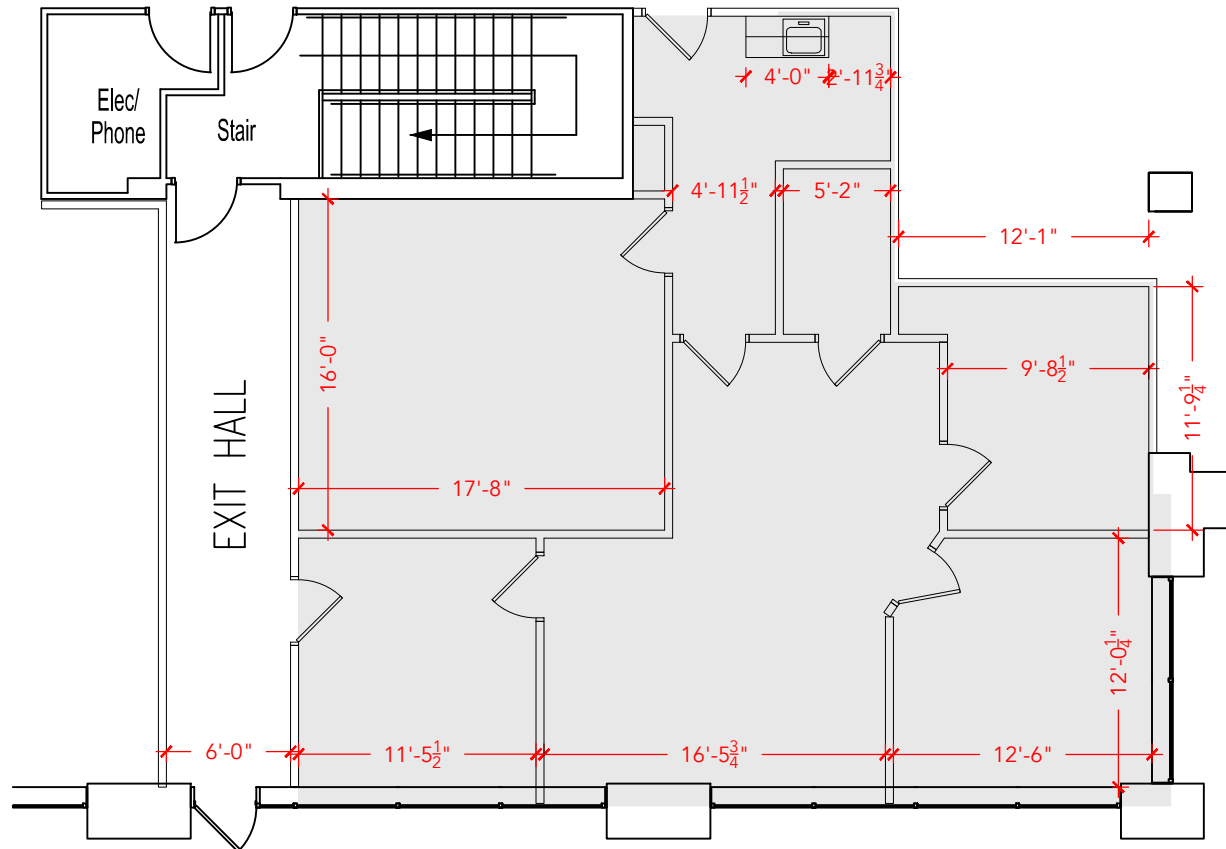

TOTAL SF AVAILABLE - 1,437 RSF(12%)

[Click to access 3D model](#)

Key Plan

Floor Plan