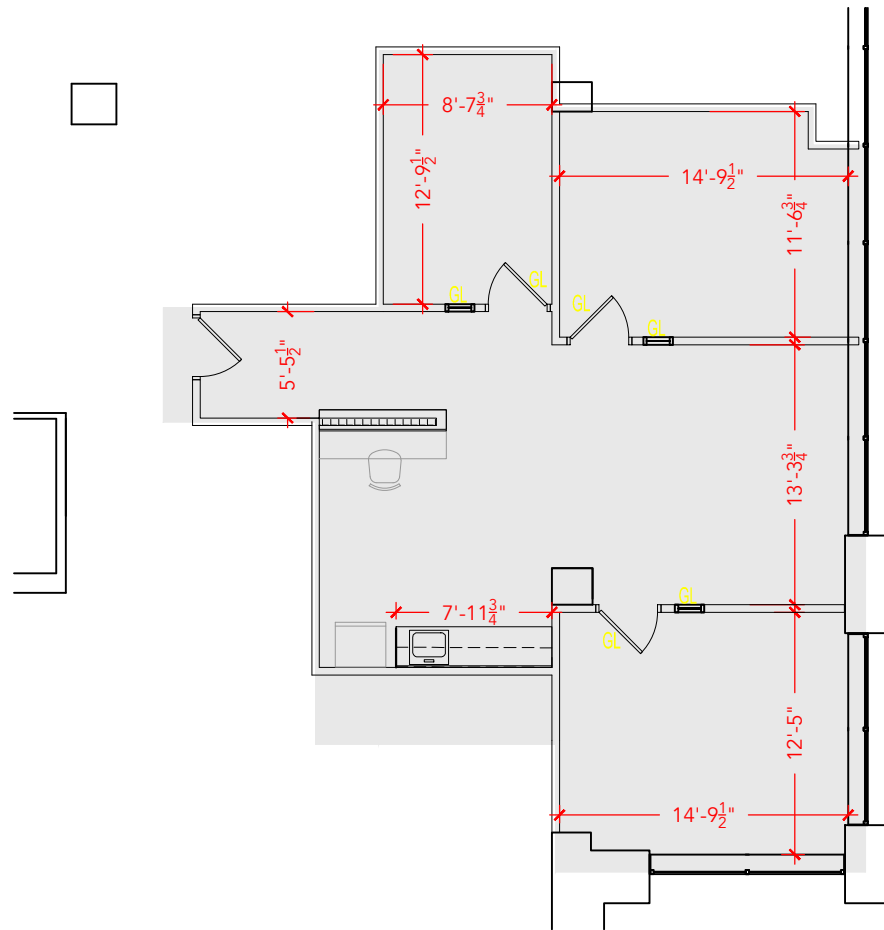

Key Plan

TOTAL SF AVAILABLE - 1,182 RSF (12%)

[Click to access 3D model](#)

## Floor Plan