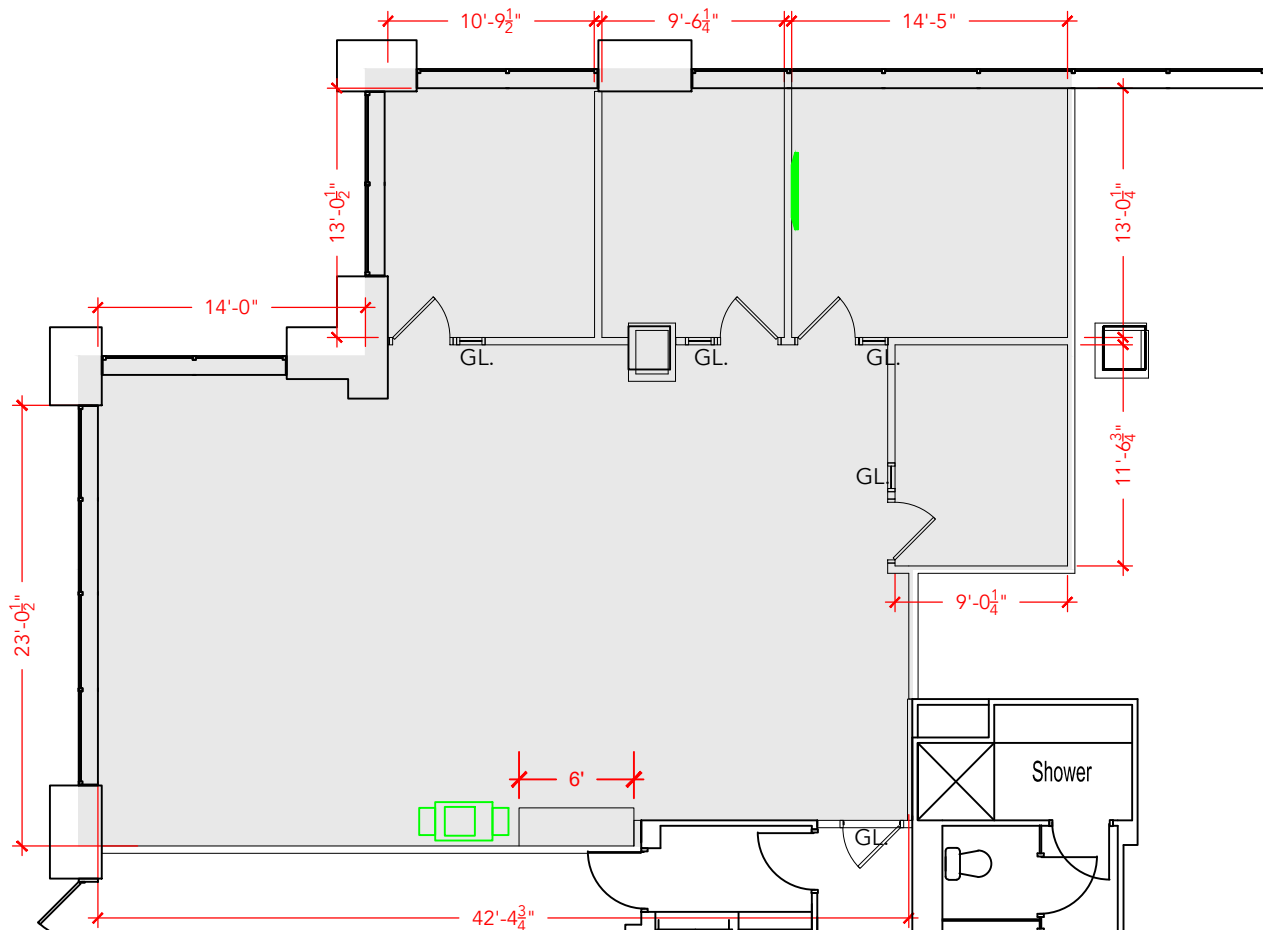

TOTAL SF AVAILABLE -1,953 RSF (12%)

Key Plan

[Click to access 3D model](#)

Floor Plan