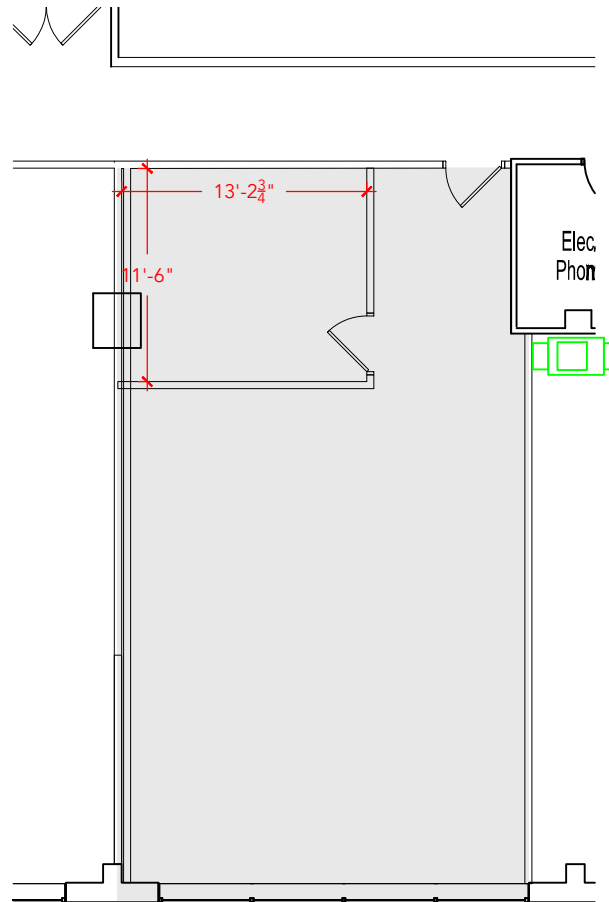

Key Plan

TOTAL SF AVAILABLE - 971 RSF(12%)

[Click to access 3D model](#)

Floor Plan