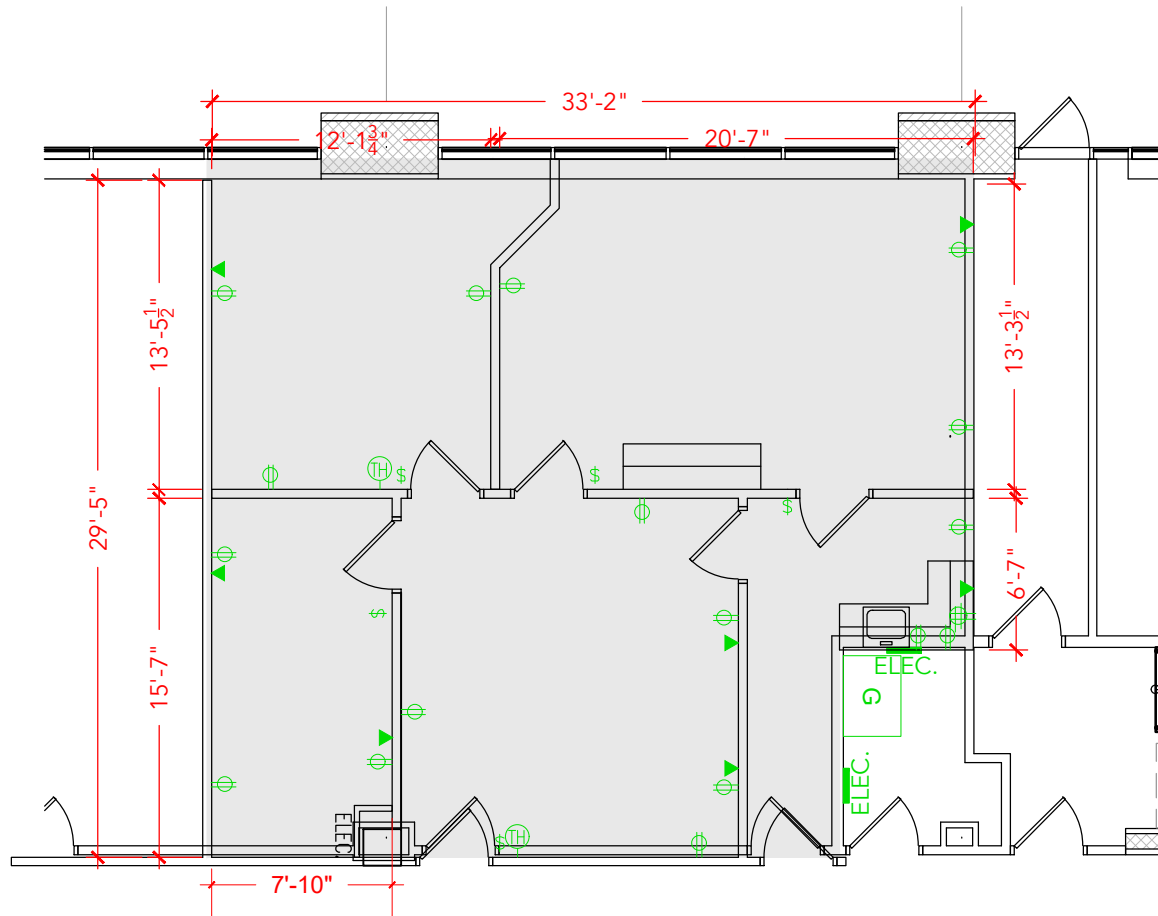

TOTAL SF AVAILABLE - 1,070 RSF(12%)

[Click to access 3D model](#)

Key Plan

Floor Plan