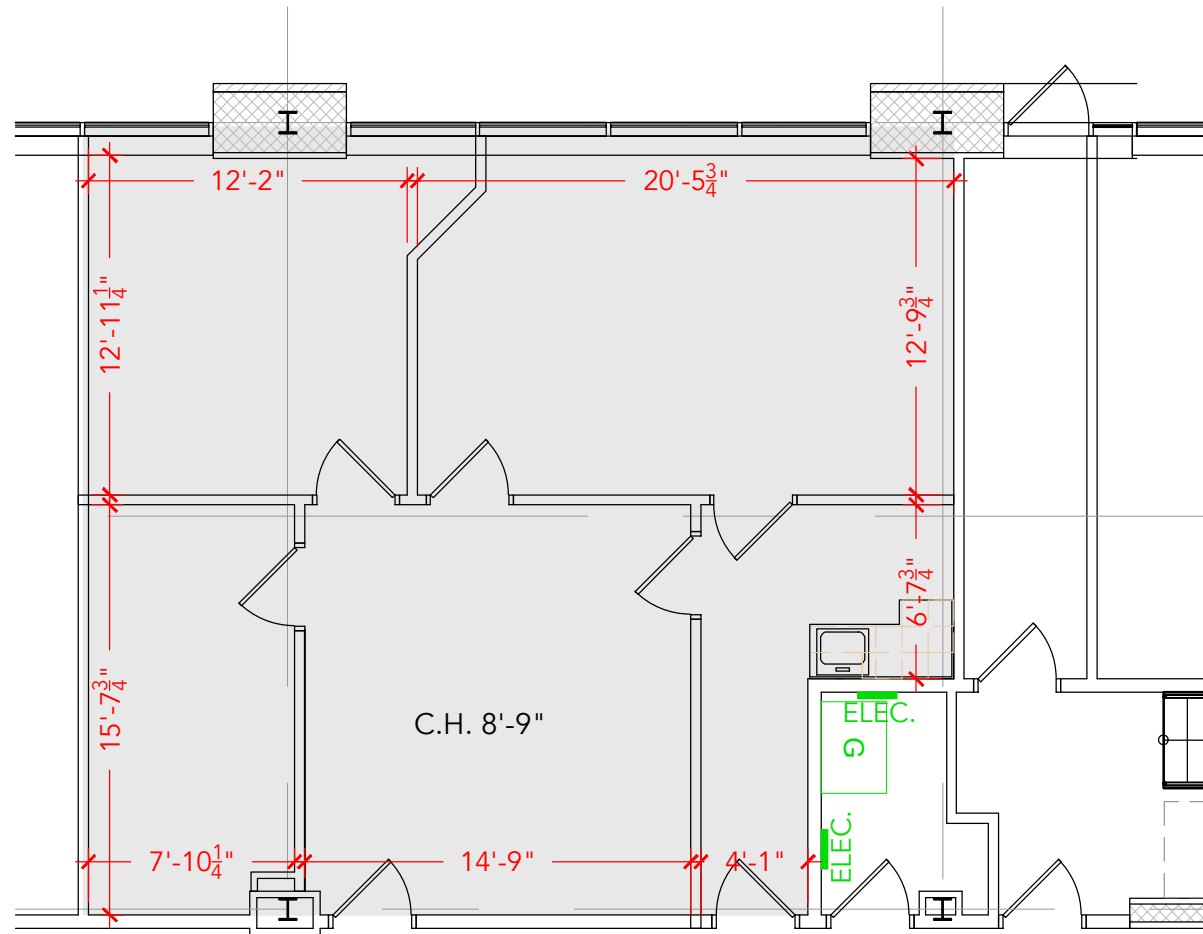

TOTAL SF AVAILABLE - 1,062 RSF (12%)

Key Plan

[Click to access 3D model](#)

## Floor Plan