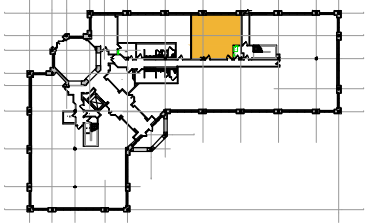

TOTAL SF AVAILABLE - 1,062 RSF (12%)

Key Plan

[Click to access 3D model](#)

## Floor Plan