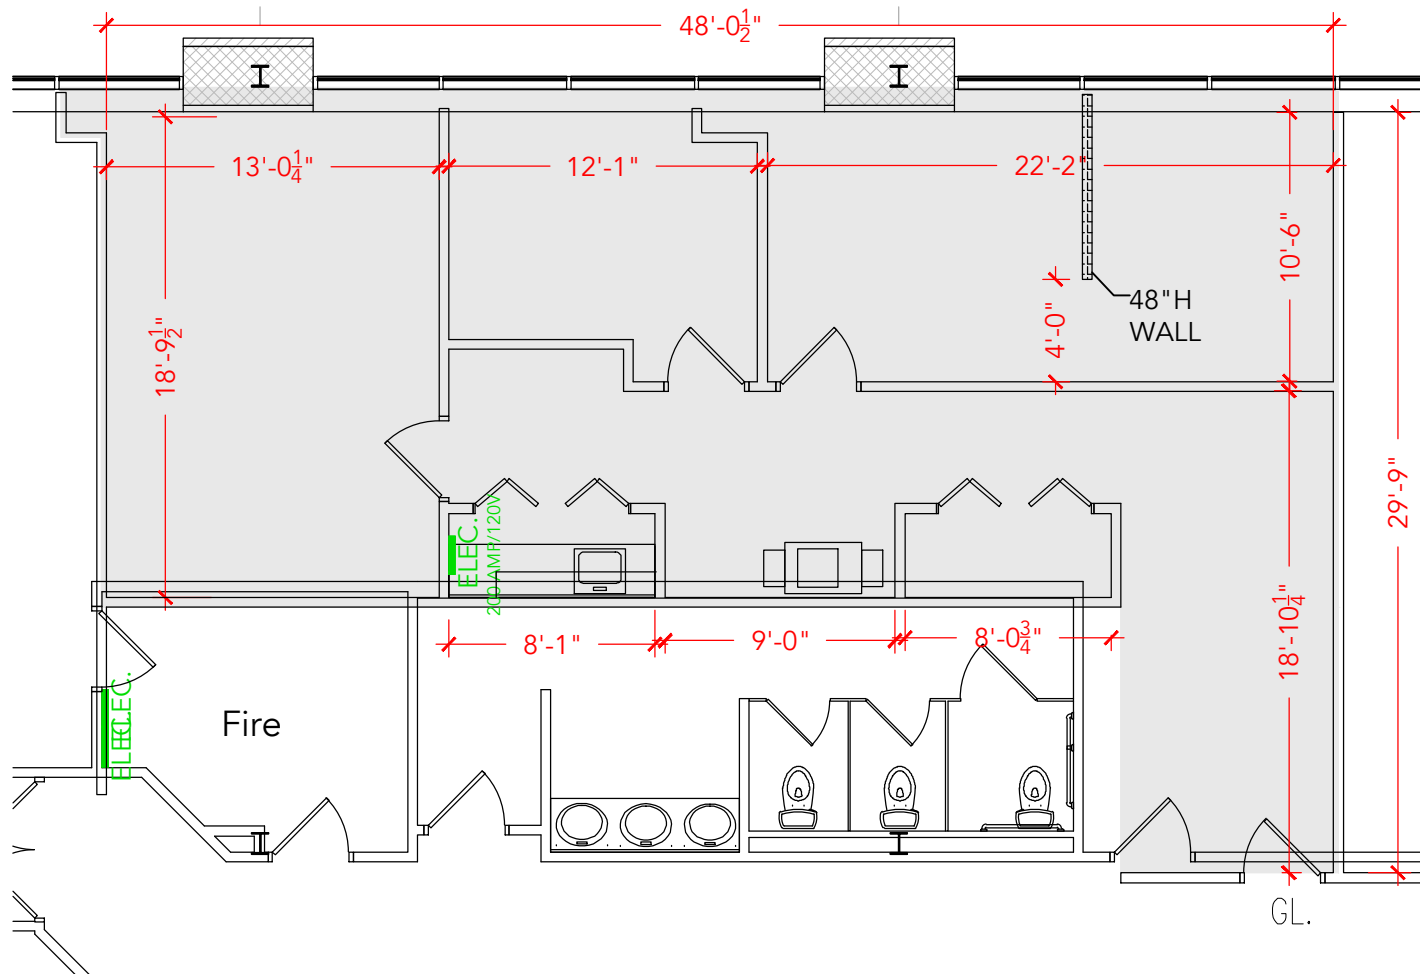

TOTAL SF AVAILABLE - 1,205 RSF (12%)

[Click to access 3D model](#)

Key Plan

Floor Plan