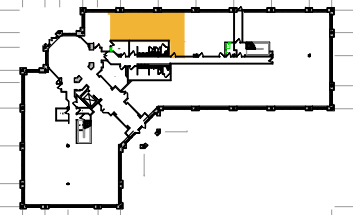

TOTAL SF AVAILABLE - 1,205 RSF (12%)

[Click to access 3D model](#)

Key Plan

Floor Plan