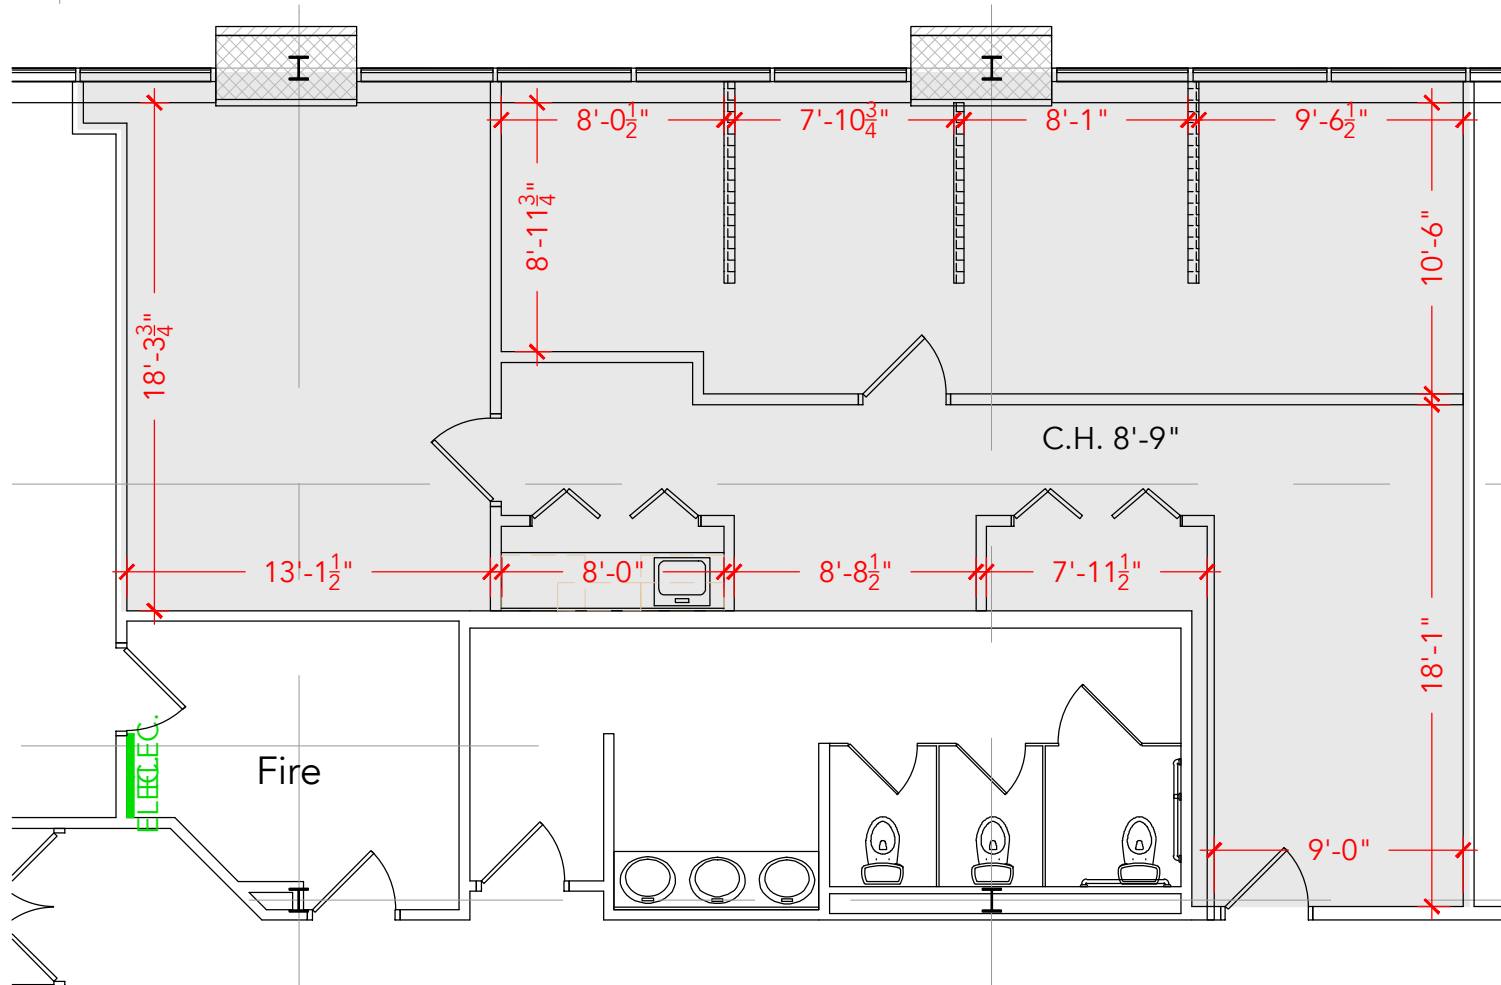

TOTAL SF AVAILABLE - 1,178 RSF (12%)

[Click to access 3D model](#)

Key Plan

Floor Plan