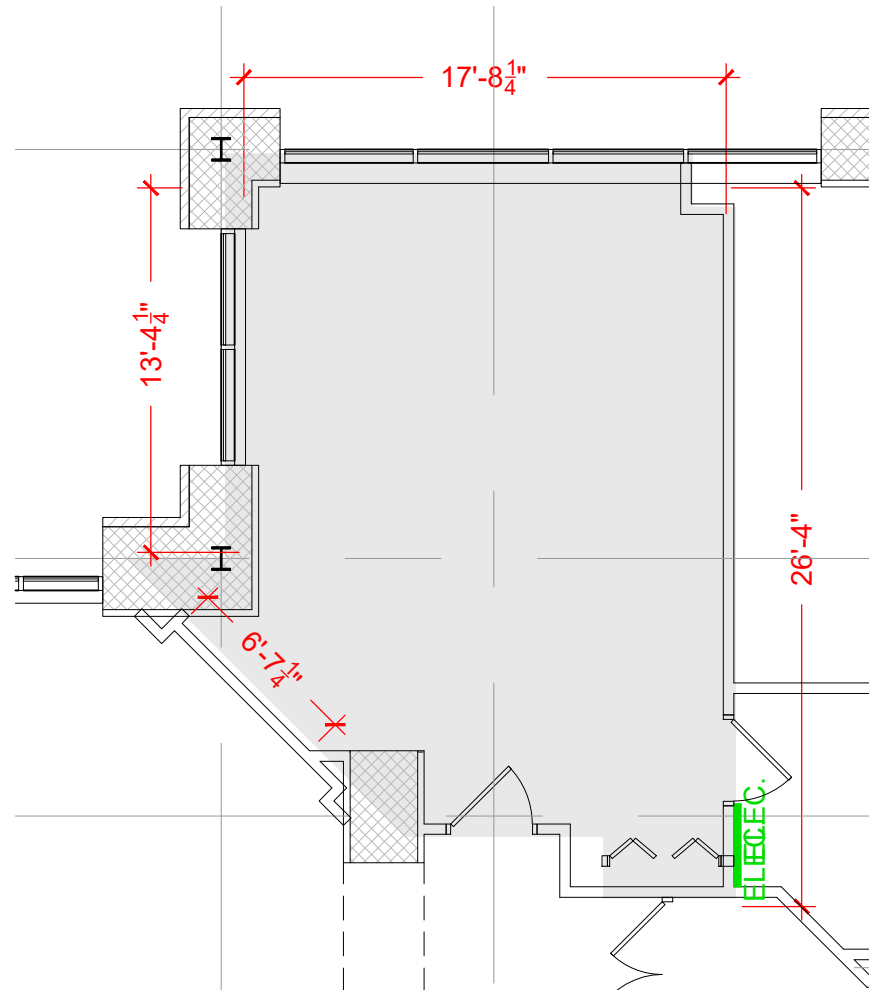

TOTAL SF AVAILABLE - 515 RSF(12%)

[Click to access 3D model](#)

Key Plan

Floor Plan