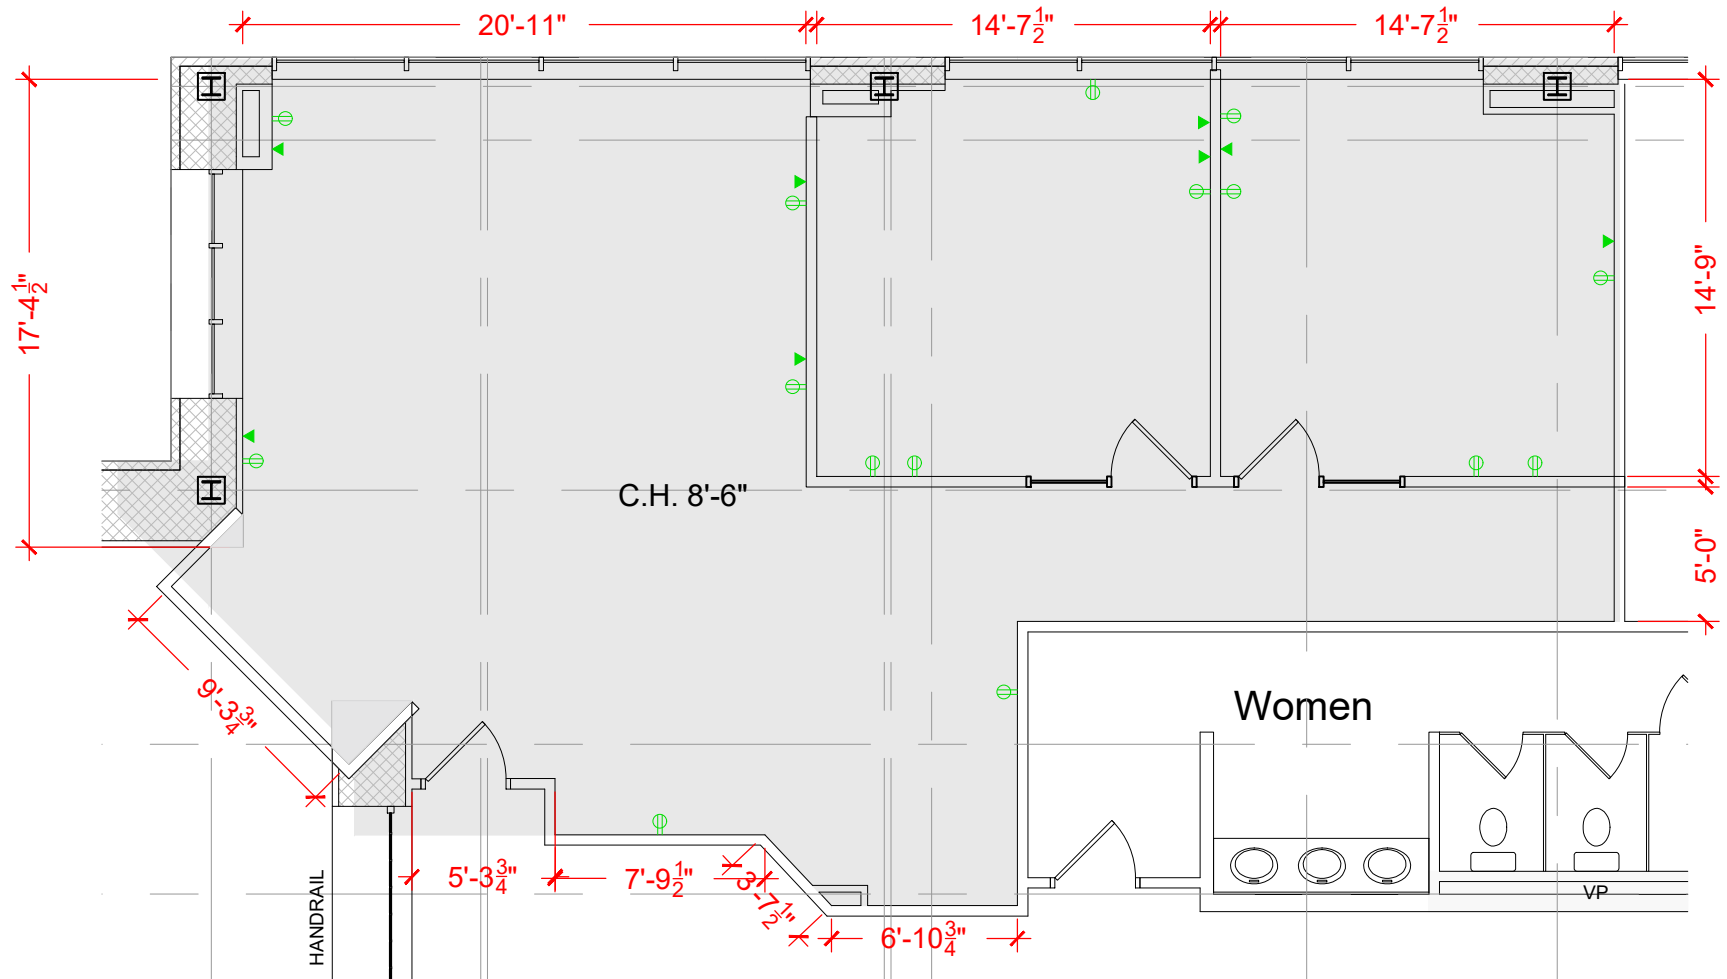

TOTAL SF AVAILABLE - 1,493 RSF(12%)

Key Plan

[Click to access 3D model](#)

Floor Plan