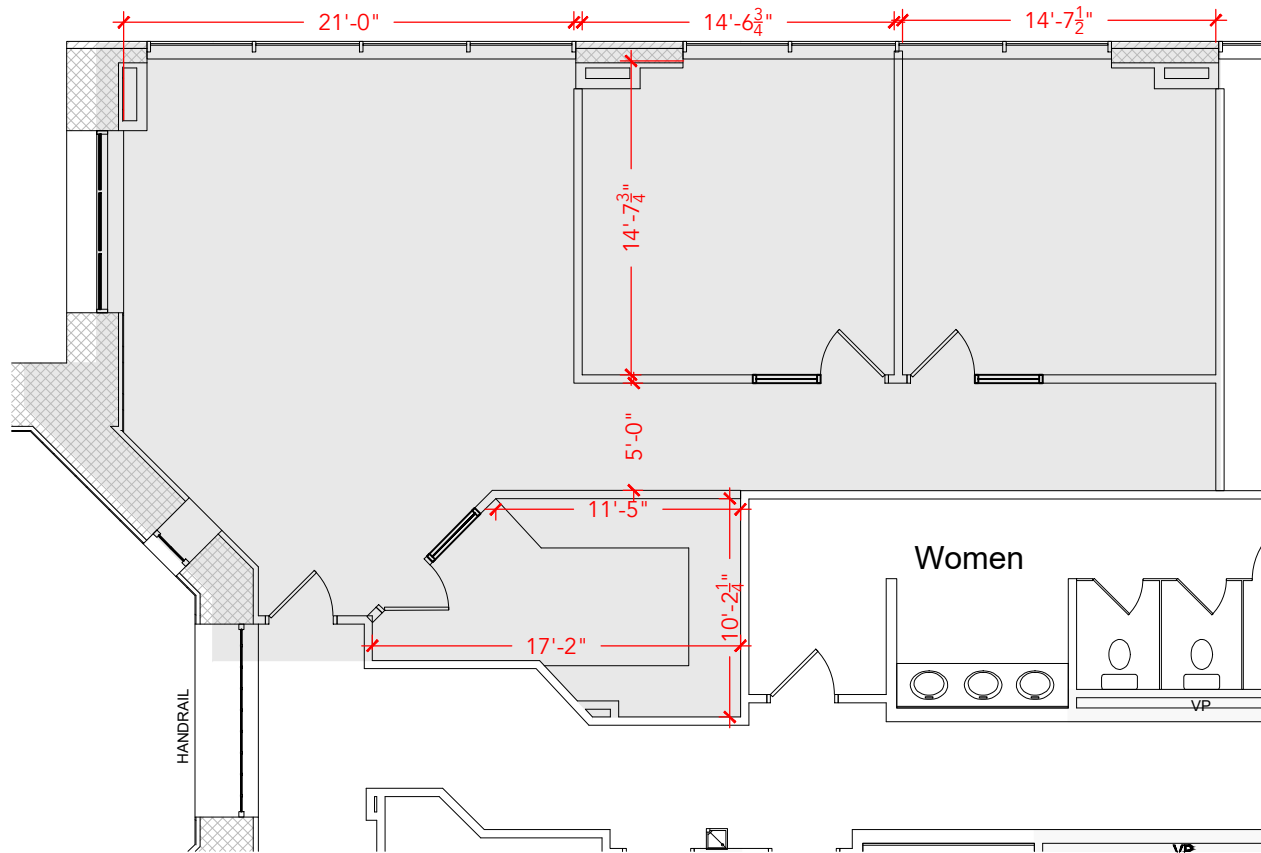

TOTAL SF AVAILABLE - 1,493 RSF(12%)

[Click to access 3D model](#)

Key Plan

Floor Plan