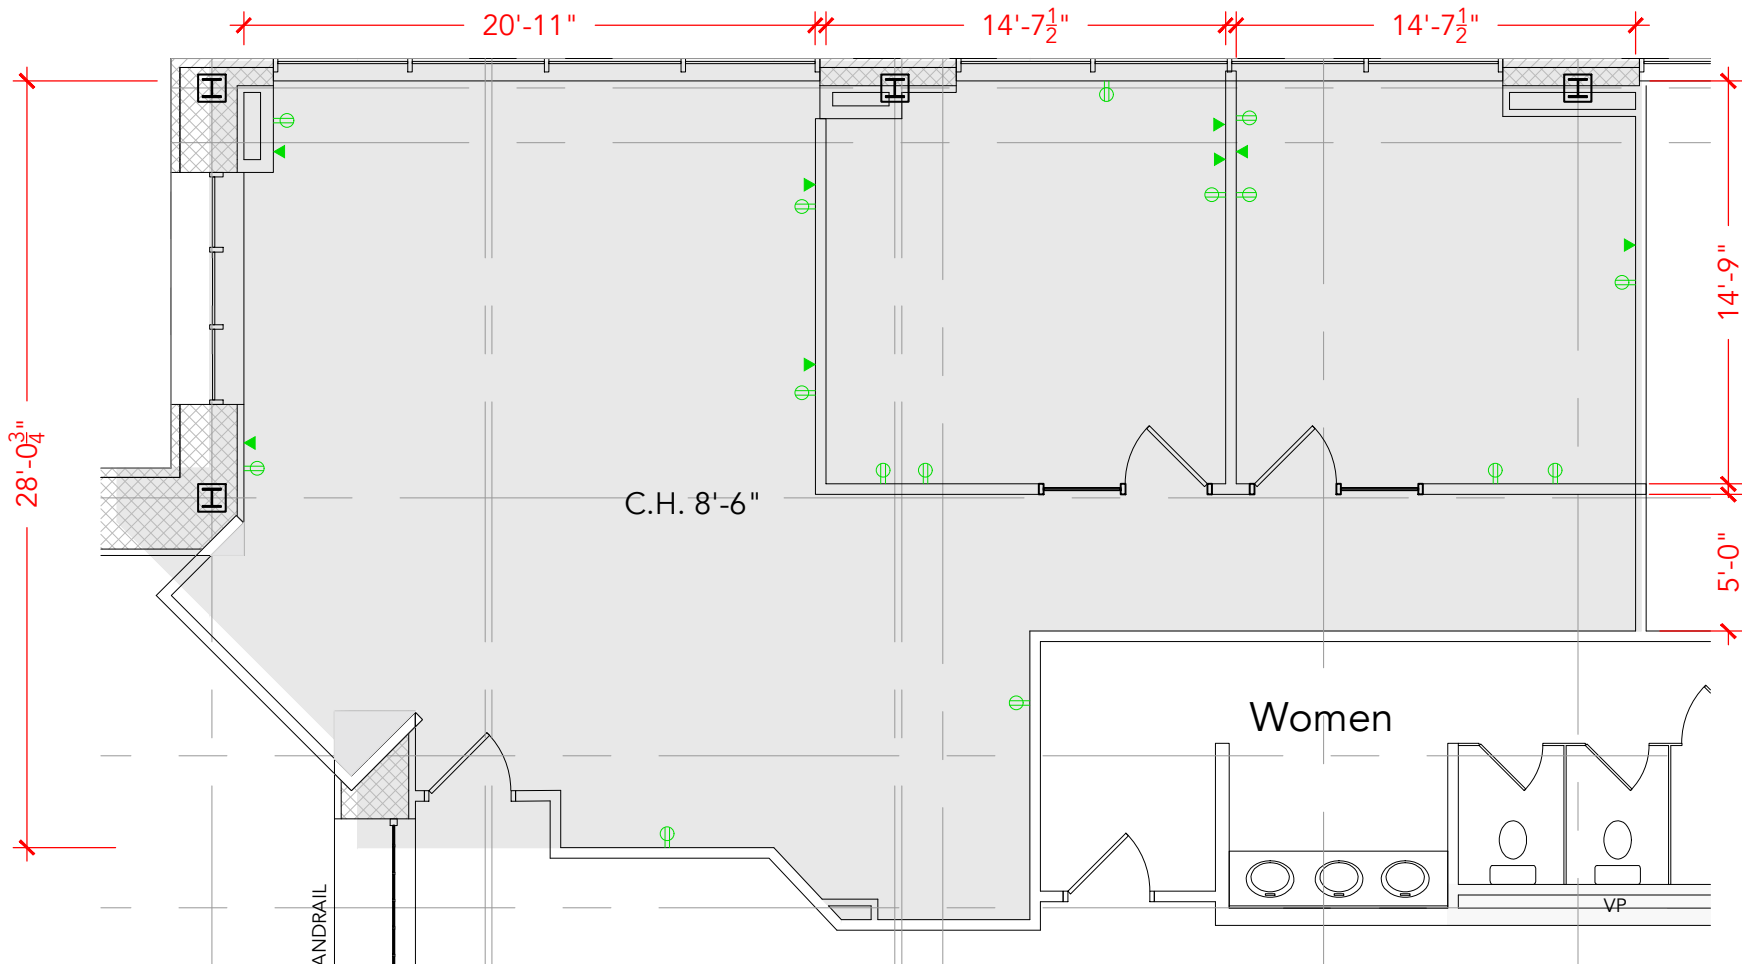

TOTAL SF AVAILABLE - 1,493 RSF(12%)

Key Plan

[Click to access 3D model](#)

Floor Plan