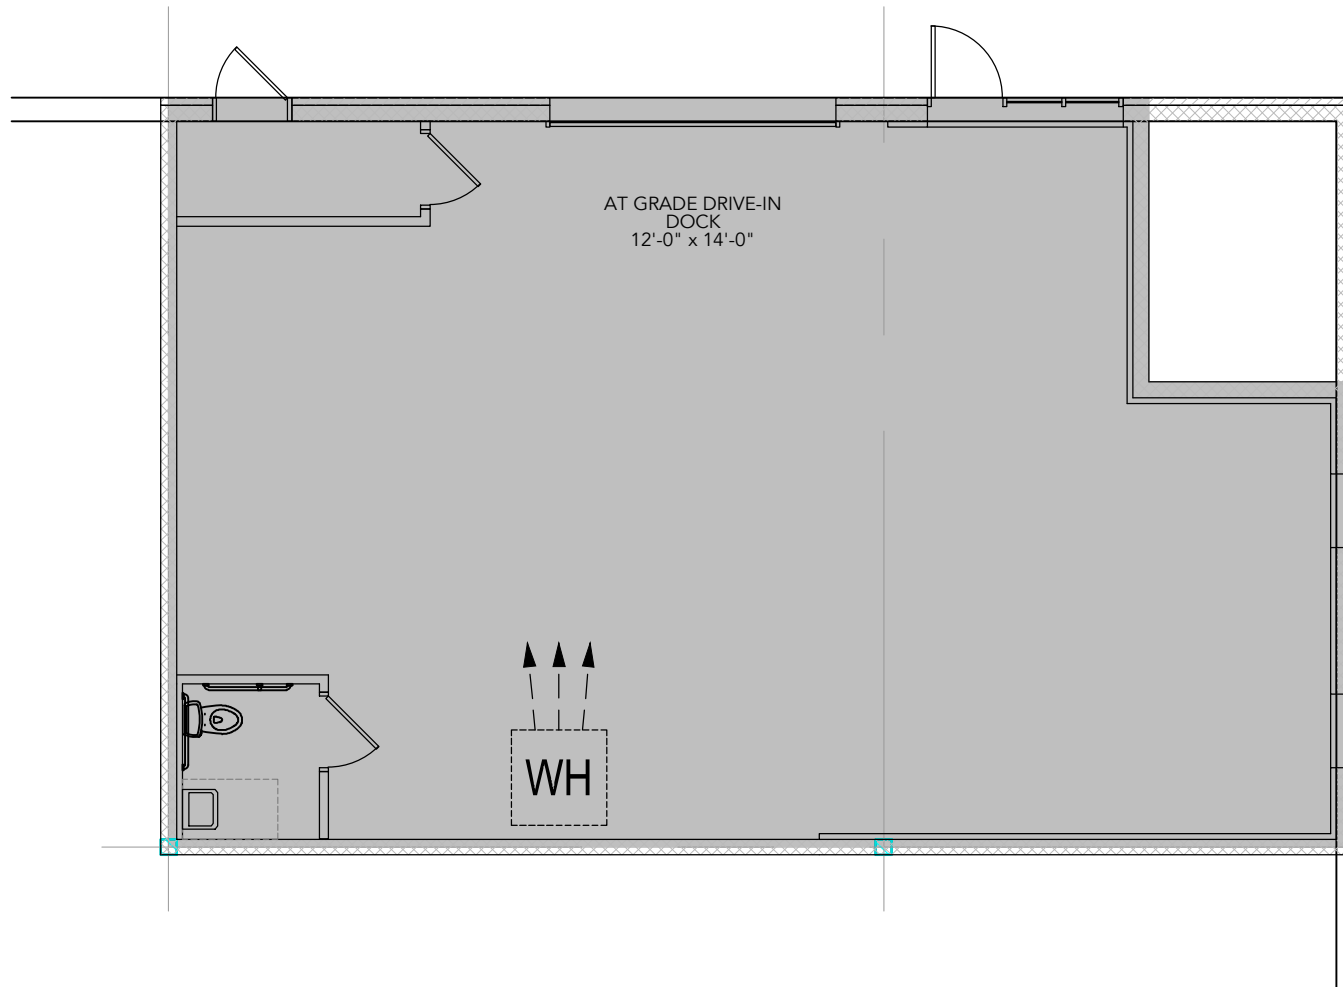

TOTAL SF AVAILABLE - 1,464 SF

OFFICE - 0,000 SF

WAREHOUSE SF - 1,464 SF

[Click to access 3D model](#)

Key Plan

Floor Plan