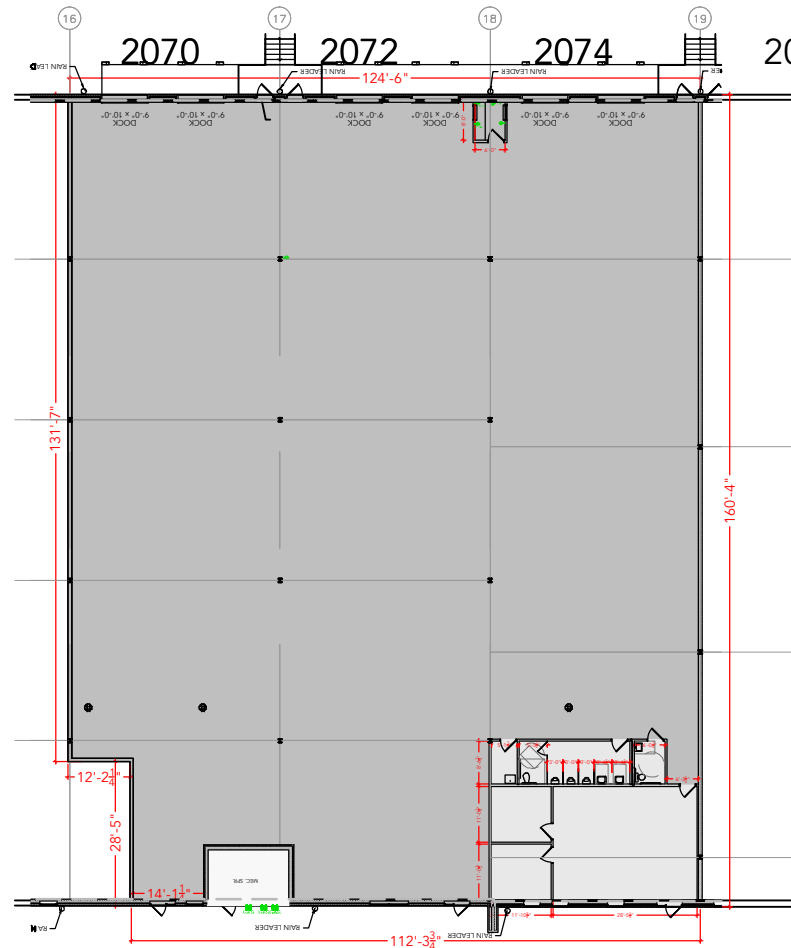

TOTAL SF AVAILABLE - 19,408 SF

OFFICE - 1,308 SF

WAREHOUSE - 18,100 SF

[Click to access 3D model](#)

Key Plan

Floor Plan