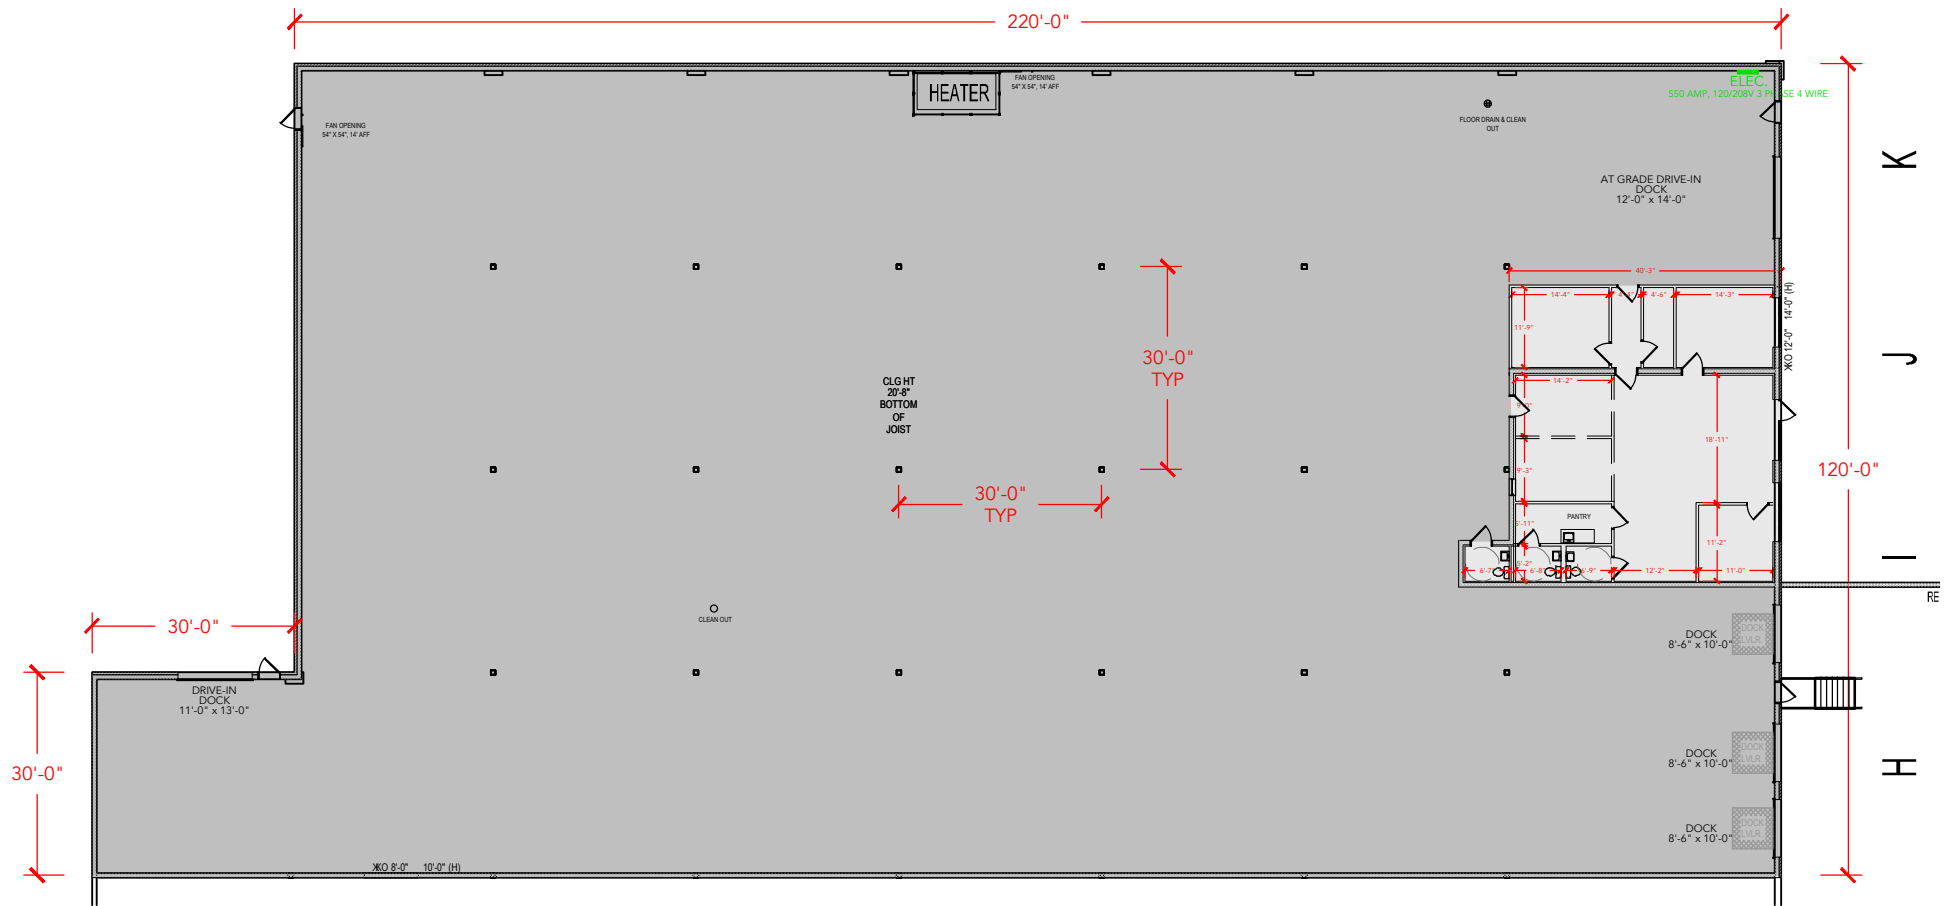

TOTAL SF AVAILABLE - 27,300 SF

OFFICE - 1,811 SF

WAREHOUSE SF - 25,489 SF

[Click to access 3D model](#)

Key Plan

Floor Plan