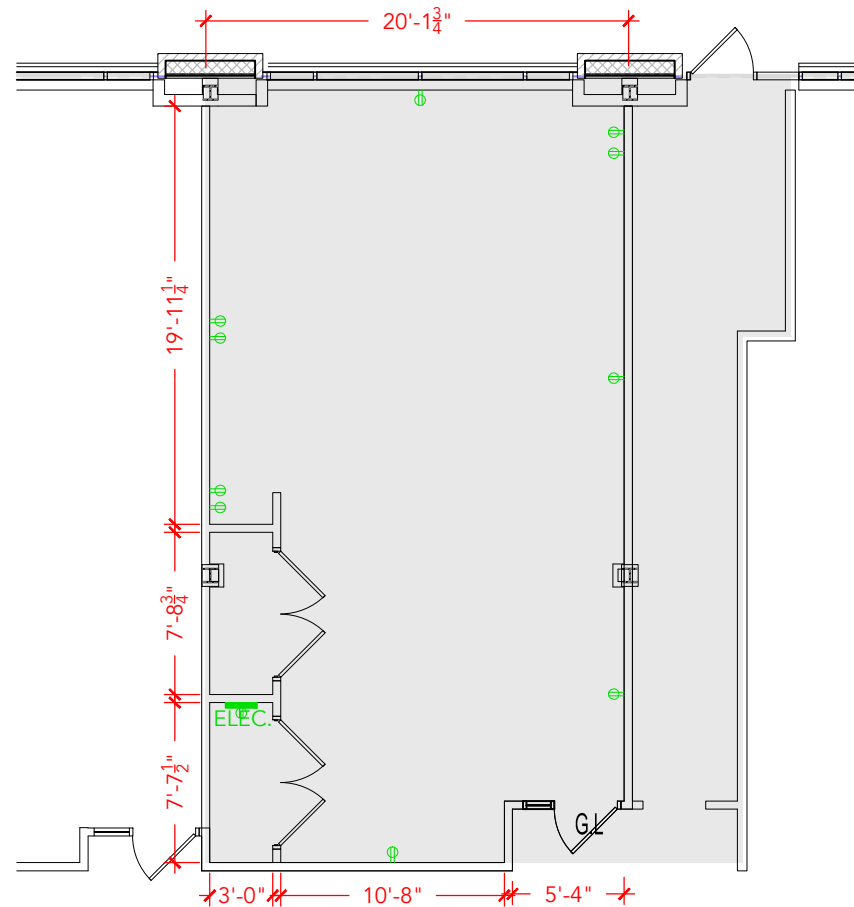

TOTAL SF AVAILABLE - 1,105 RSF (12%)

[Click to access 3D model](#)

Key Plan

Floor Plan