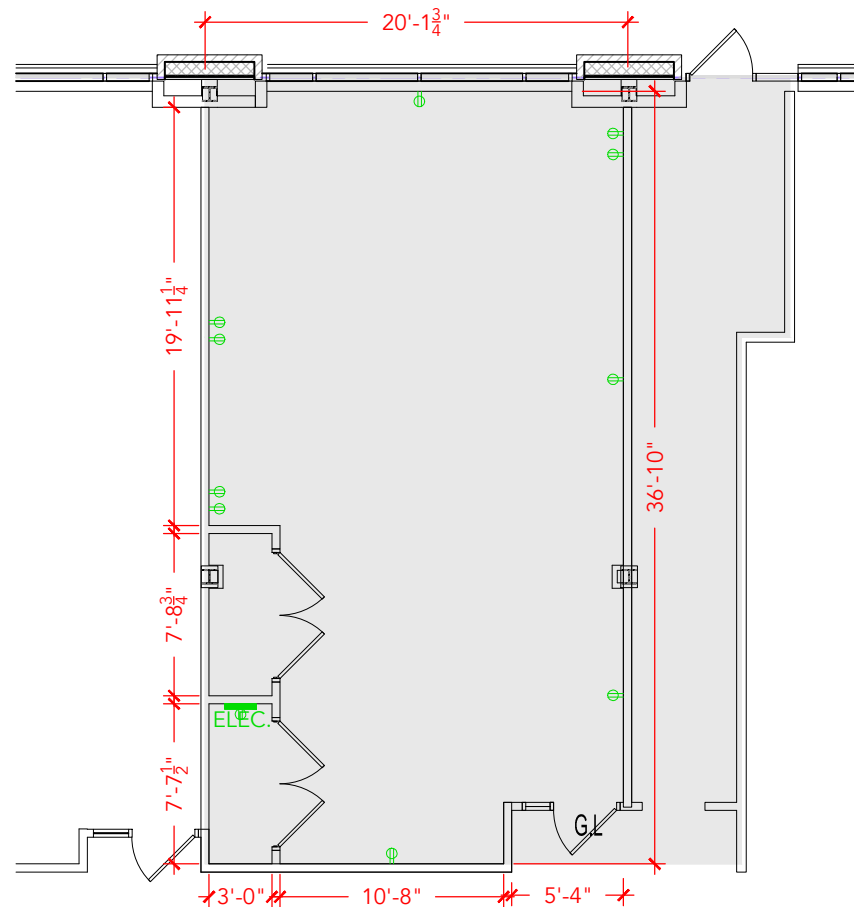

TOTAL SF AVAILABLE - 1,105 RSF (12%)

[Click to access 3D model](#)

Key Plan

## Floor Plan