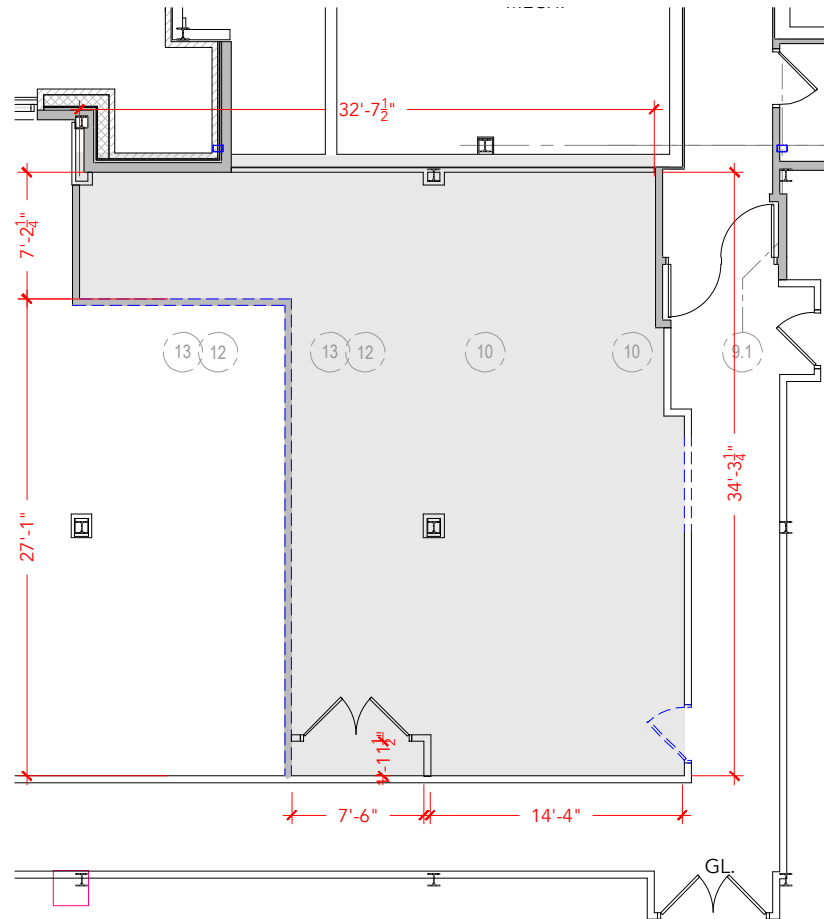

TOTAL SF AVAILABLE - 977 RSF(12%)

[Click to access 3D model](#)

## Floor Plan