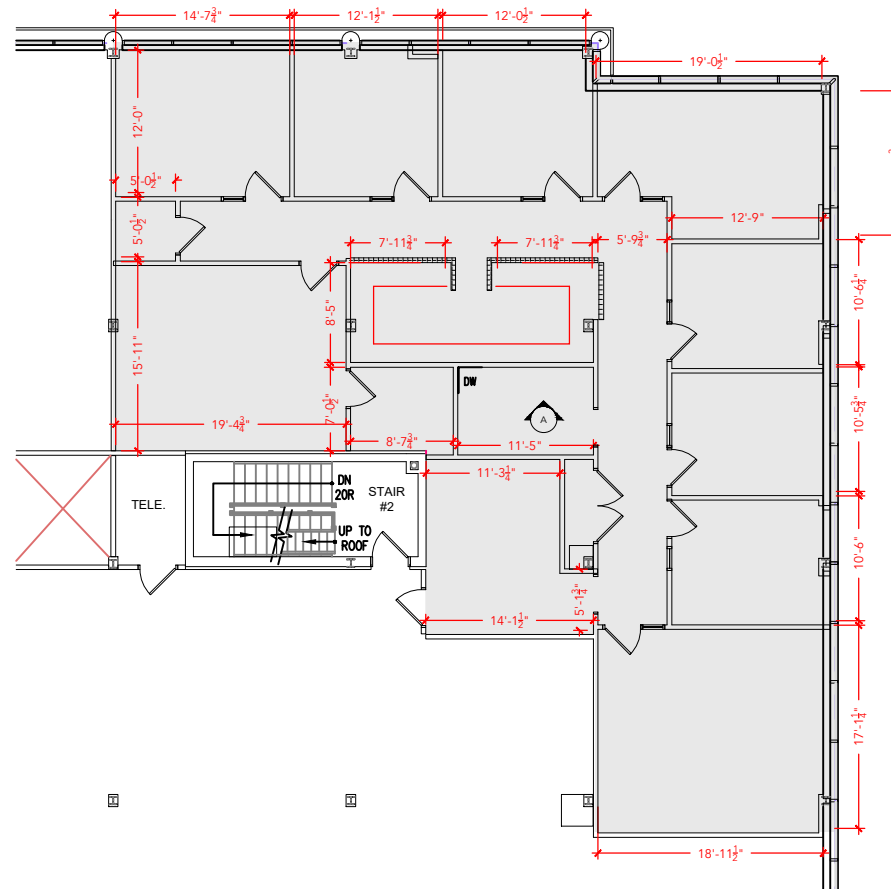

TOTAL SF AVAILABLE - 3,241 RSF(12%)

[Click to access 3D model](#)

Key Plan

Floor Plan