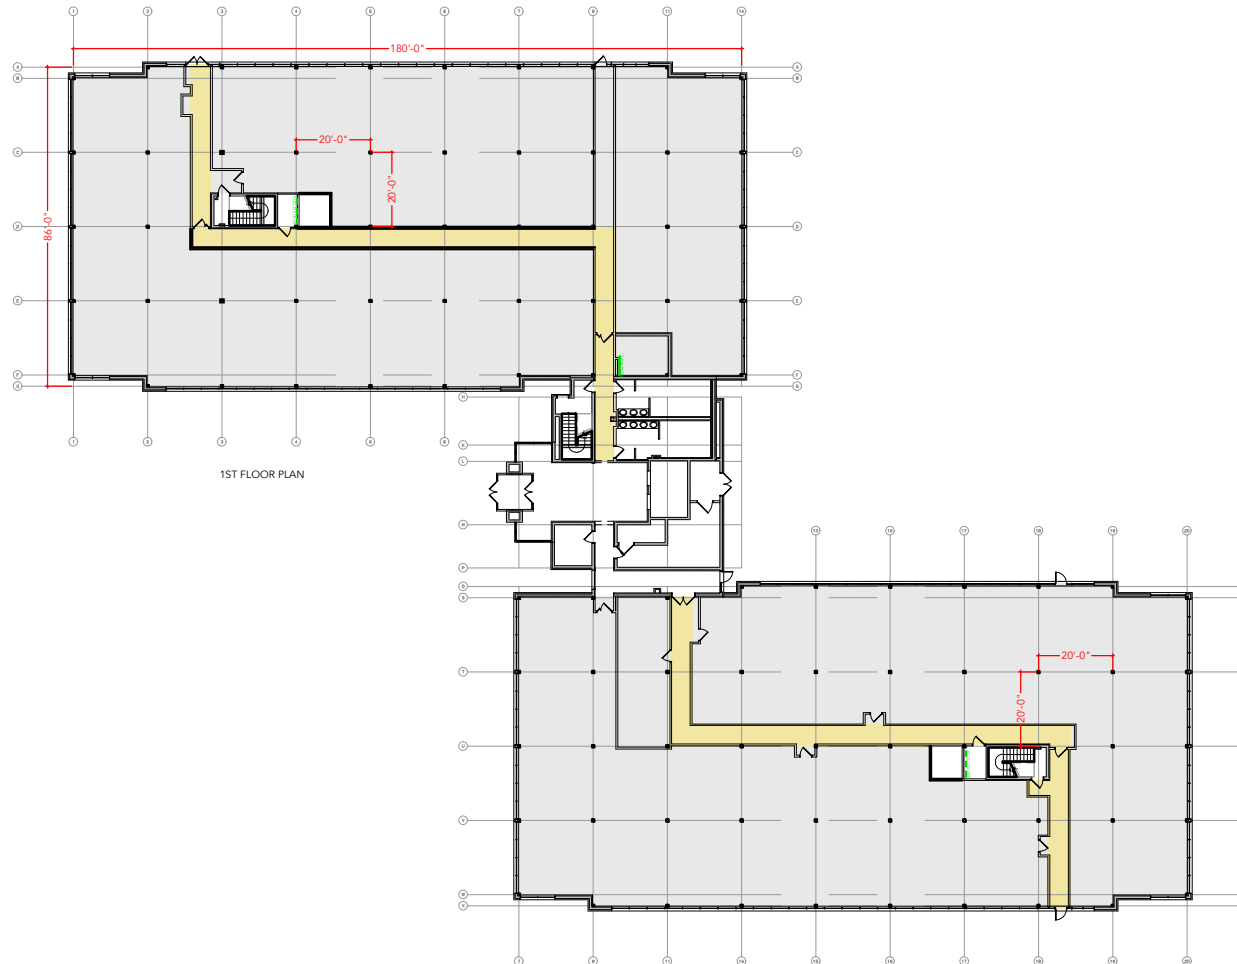

TOTAL SF AVAILABLE - 31,400 RSF(12%)

[Click to access 3D model](#)

Key Plan

Floor Plan