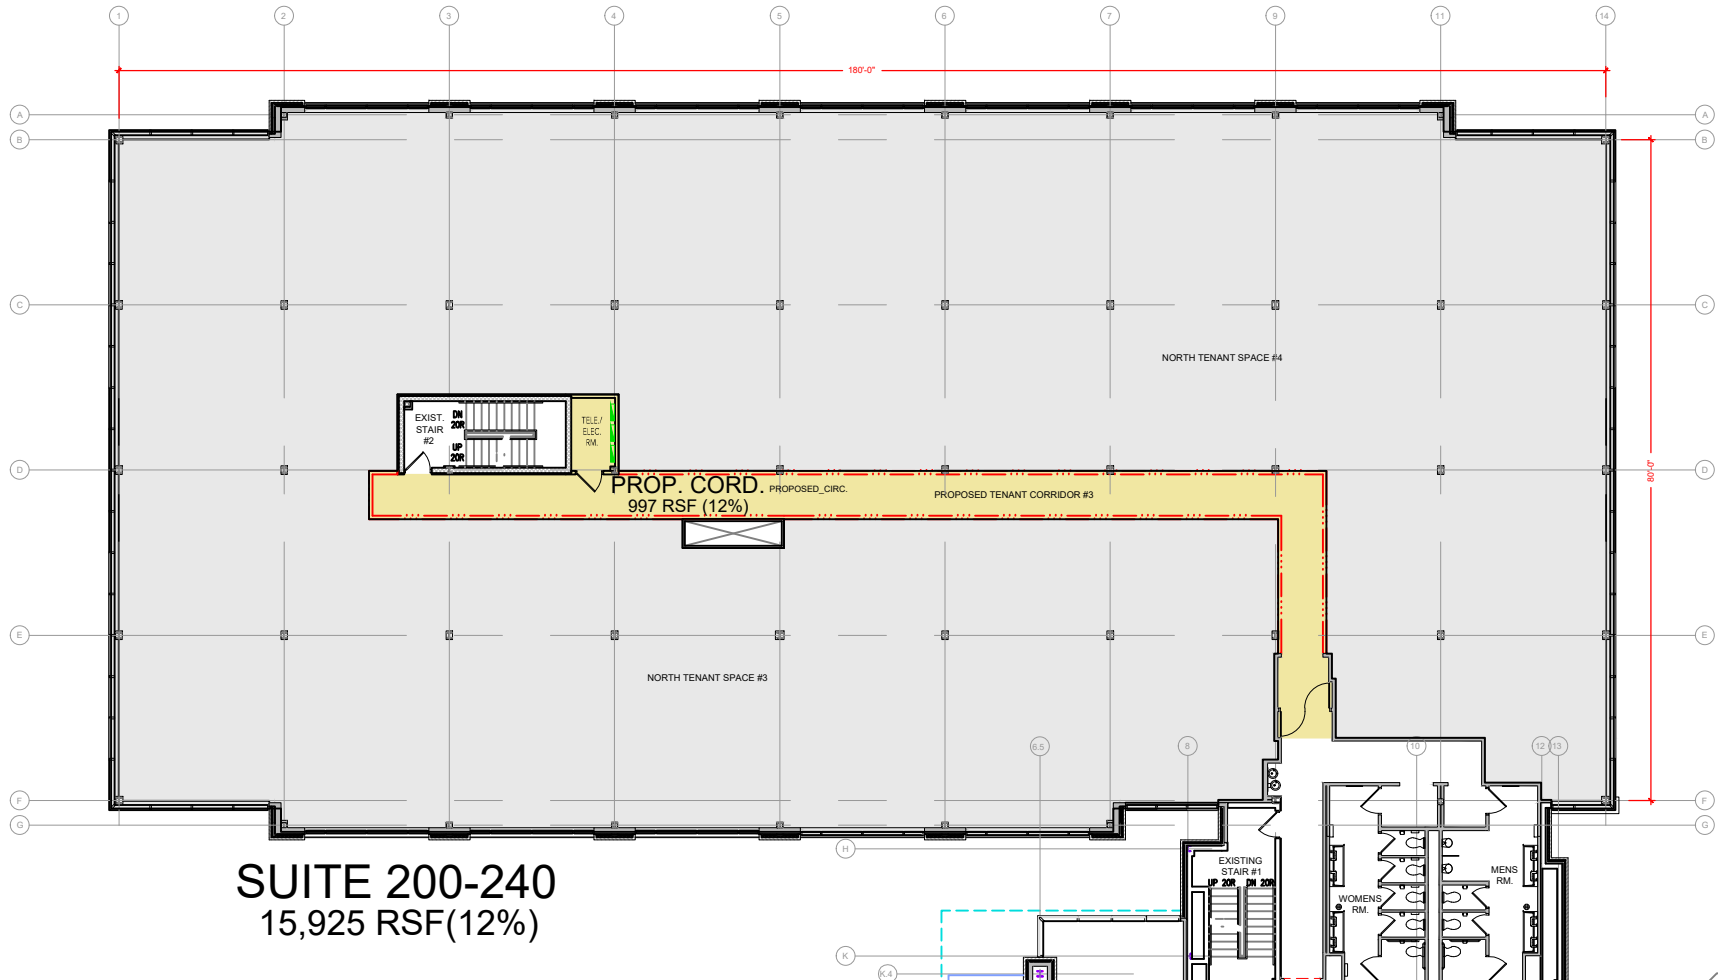

TOTAL SF AVAILABLE -15,295 RSF (12%)

[Click to access 3D model](#)

Key Plan

**SUITE 200-240**  
15,925 RSF(12%)

Floor Plan