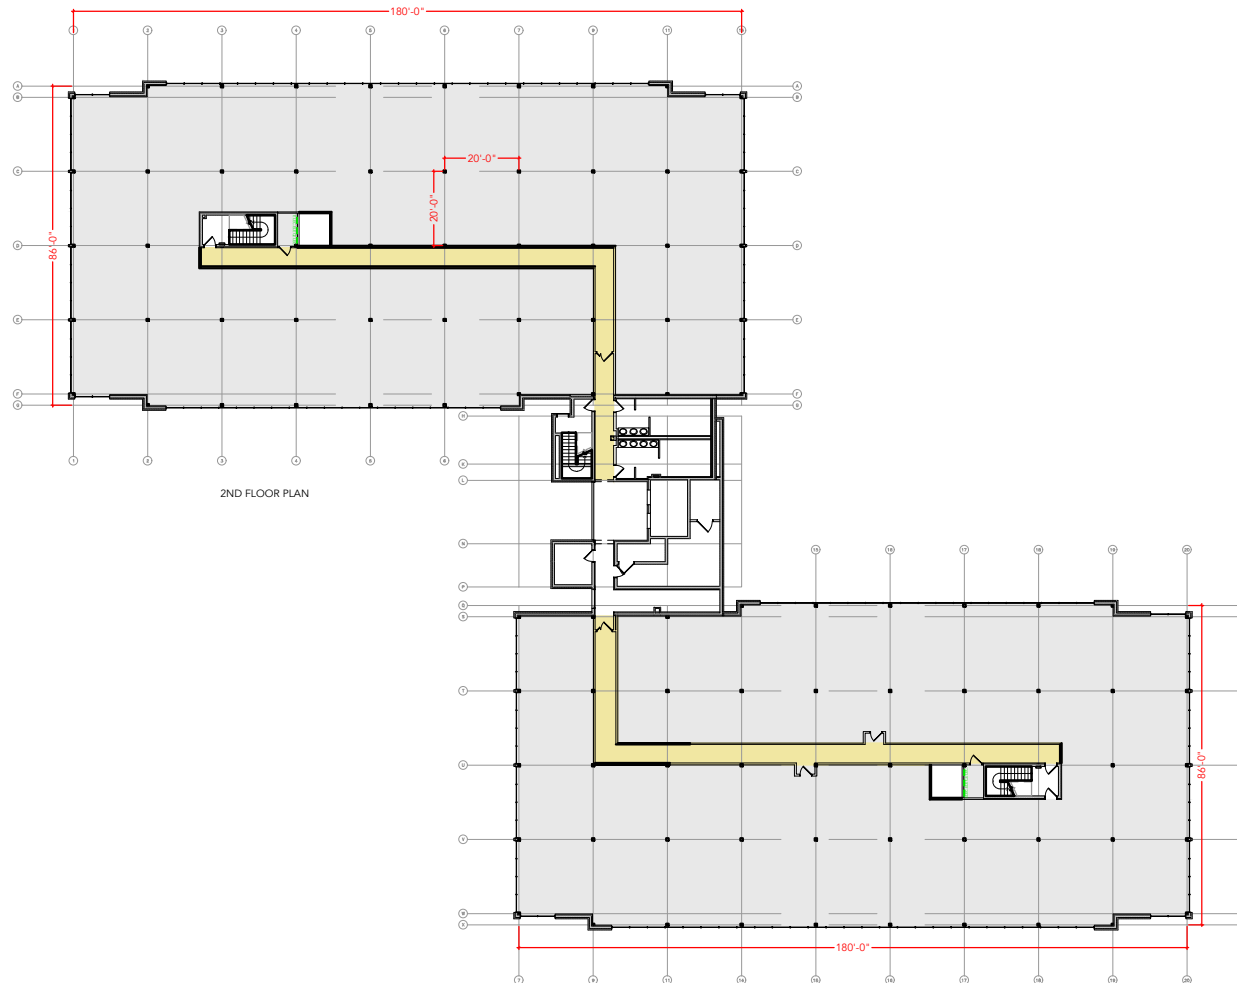

TOTAL SF AVAILABLE - 33,927 RSF(12%)

[Click to access 3D model](#)

Key Plan

Floor Plan