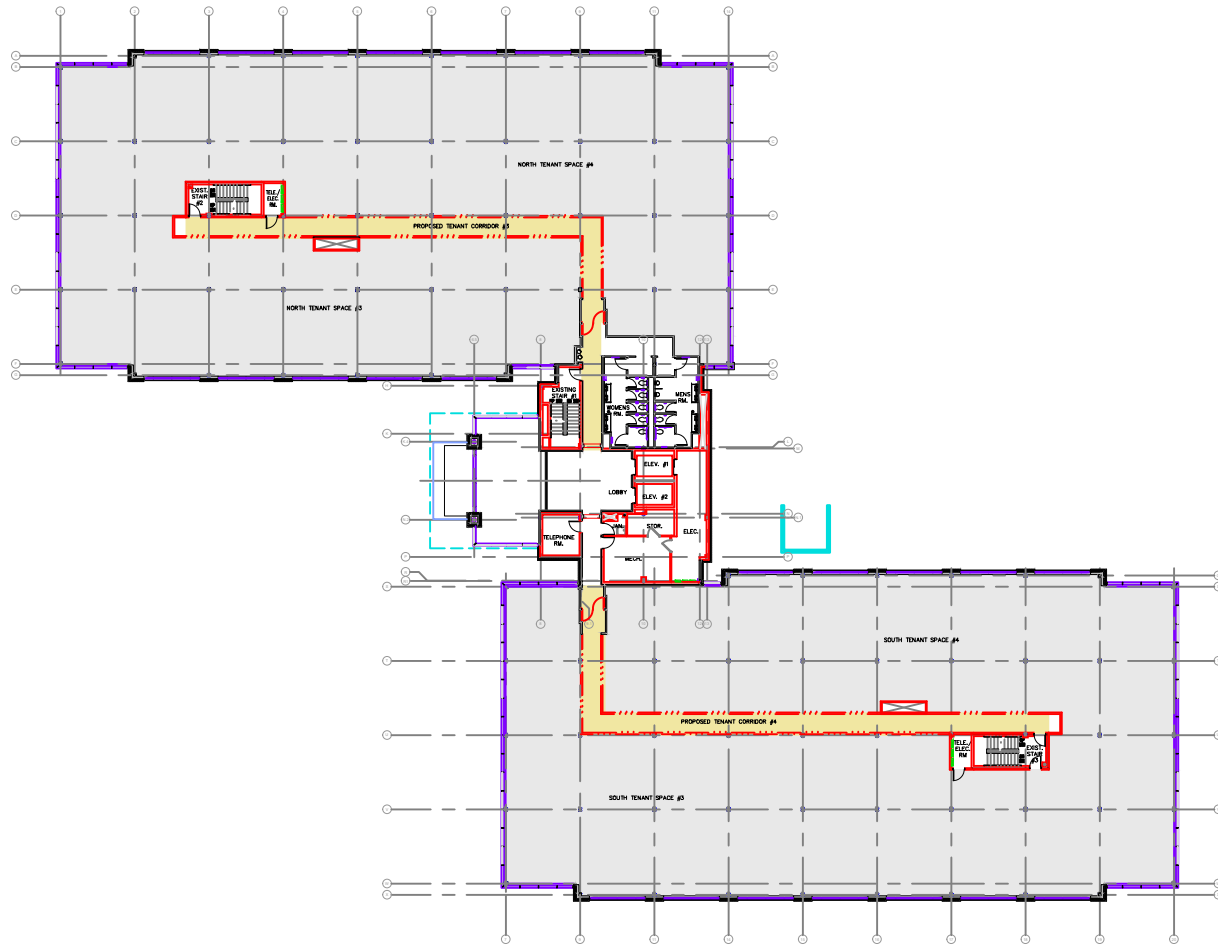

TOTAL SF AVAILABLE - 31,992 RSF(12%)

[Click to access 3D model](#)

Key Plan

Floor Plan