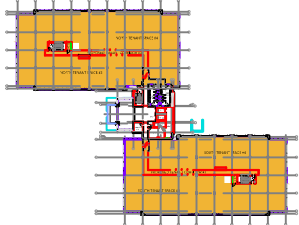

TOTAL SF AVAILABLE - 35,694 RSF(9%)

[Click to access 3D model](#)

Key Plan

Floor Plan