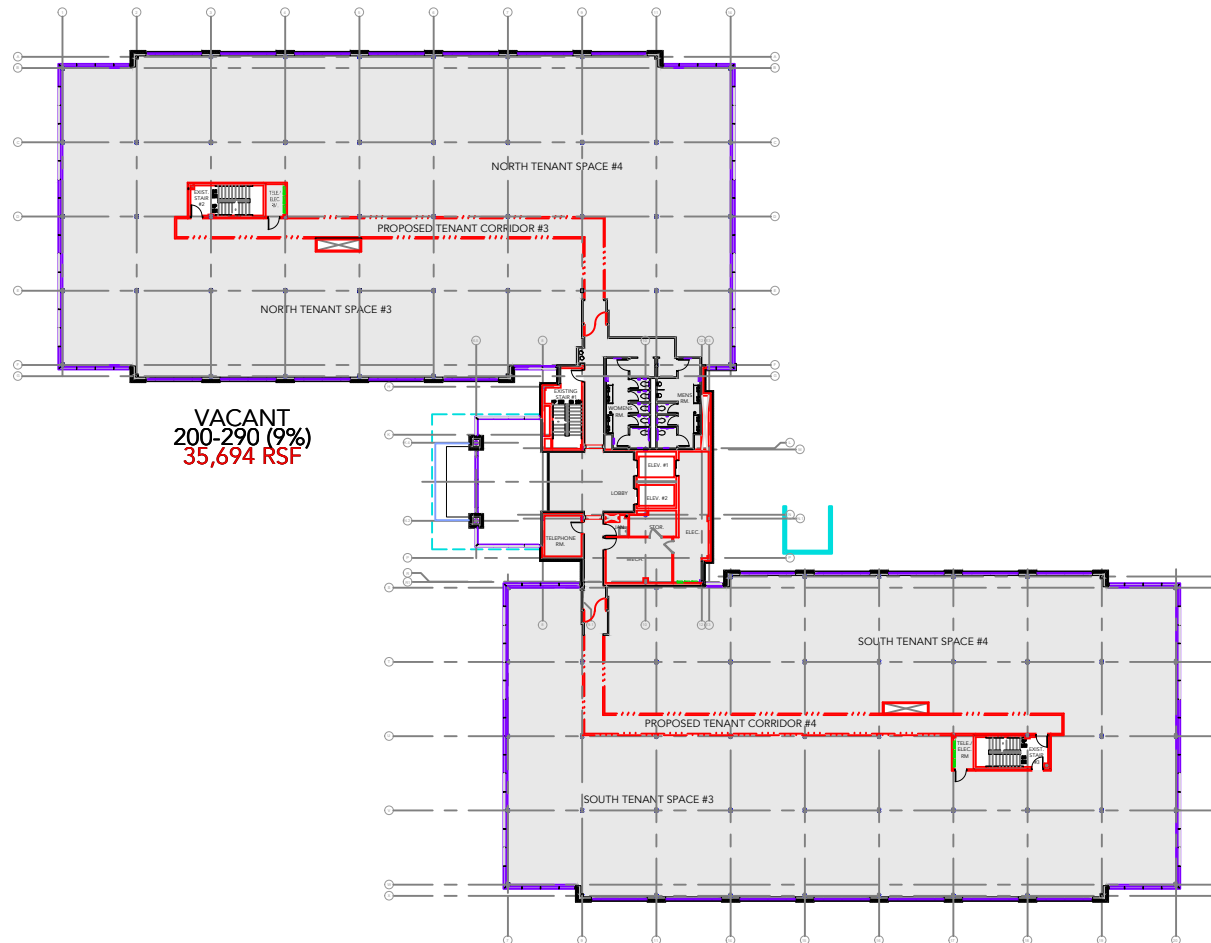

TOTAL SF AVAILABLE - 35,694 RSF(9%)

[Click to access 3D model](#)

Key Plan

Floor Plan