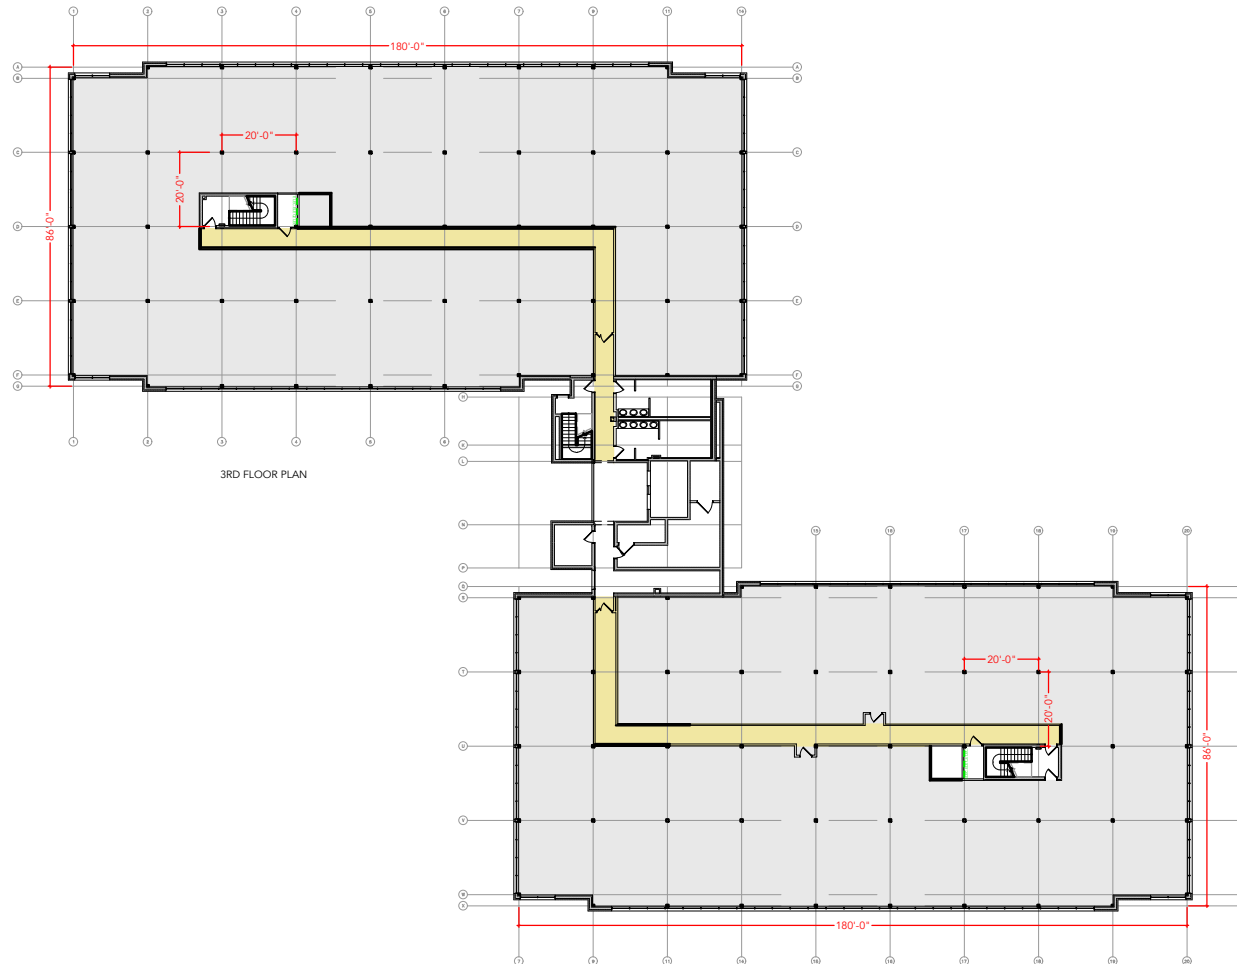

TOTAL SF AVAILABLE - 31,880 RSF(12%)

[Click to access 3D model](#)

Key Plan

Floor Plan