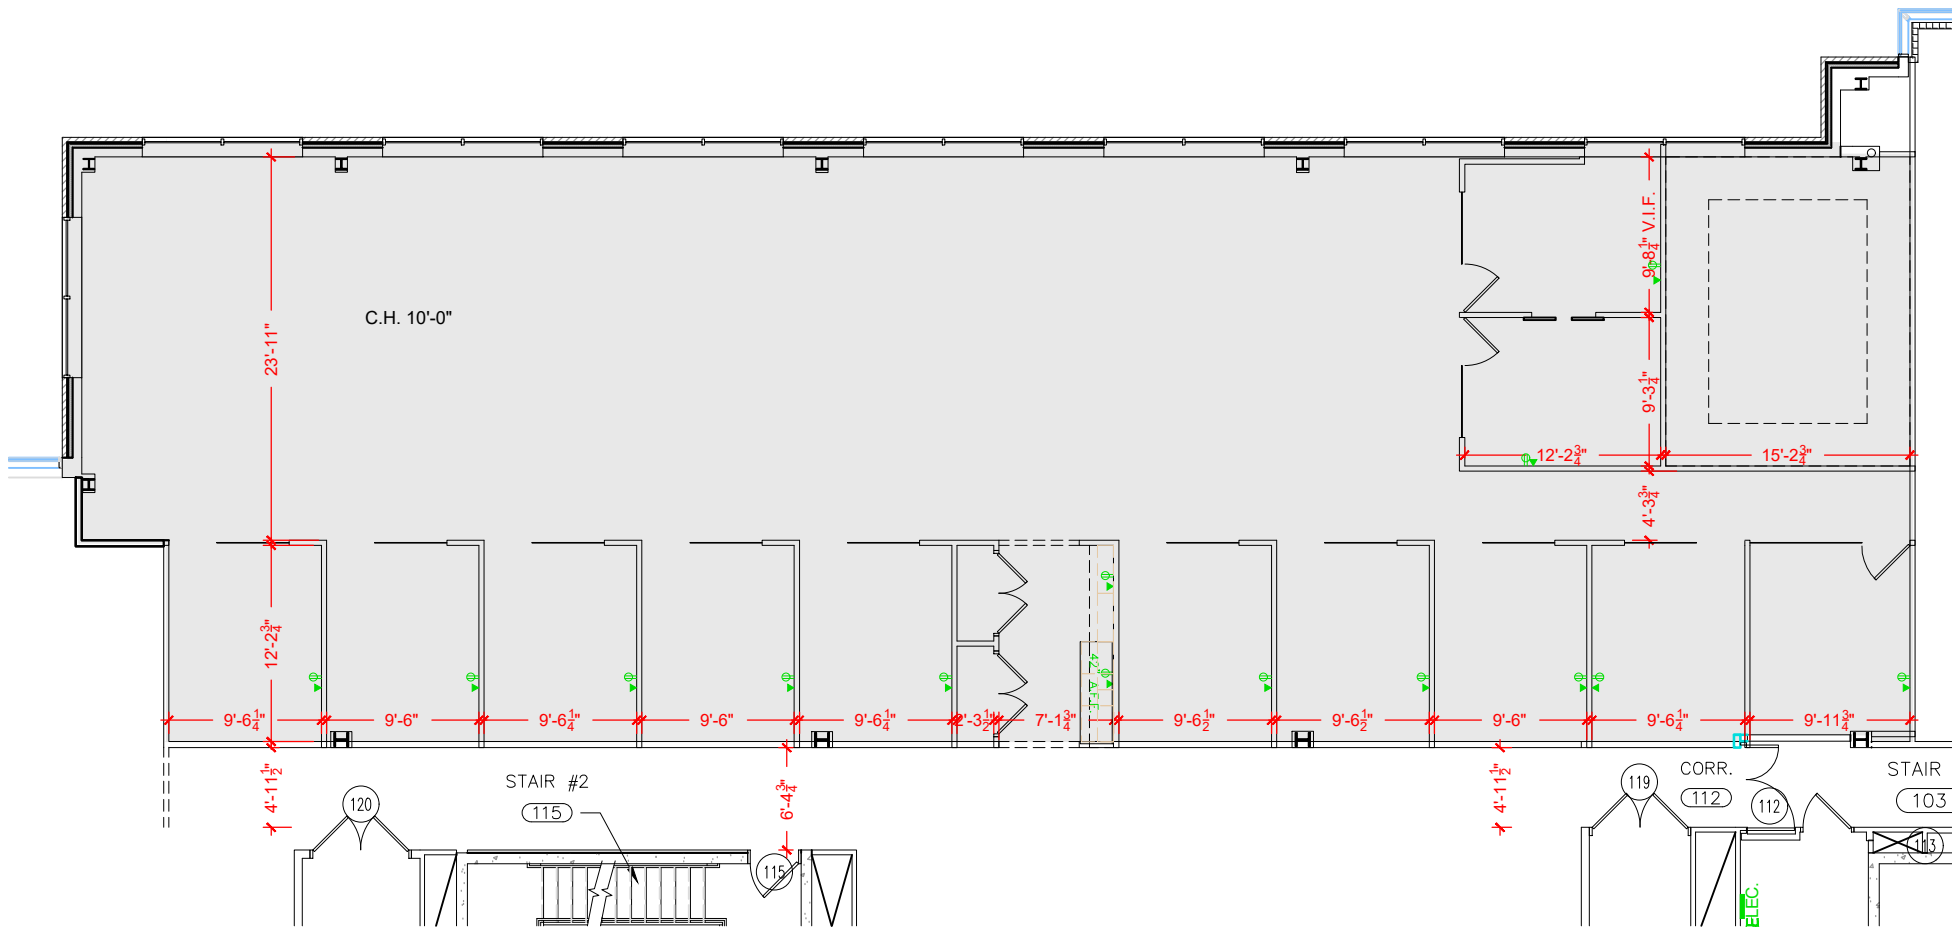

TOTAL SF AVAILABLE - 4,722 RSF(12%)

[Click to access 3D model](#)

Key Plan

Floor Plan