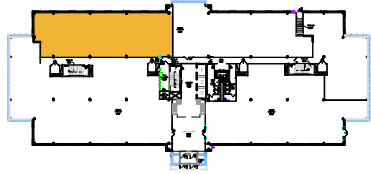

TOTAL SF AVAILABLE - 4,722 RSF(12%)

[Click to access 3D model](#)

Key Plan

Floor Plan