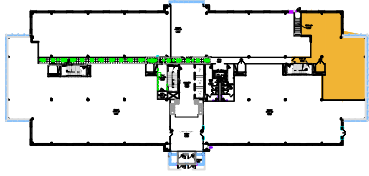

TOTAL SF AVAILABLE - 3,311 RSF(12%)

[Click to access 3D model](#)

Key Plan

Floor Plan