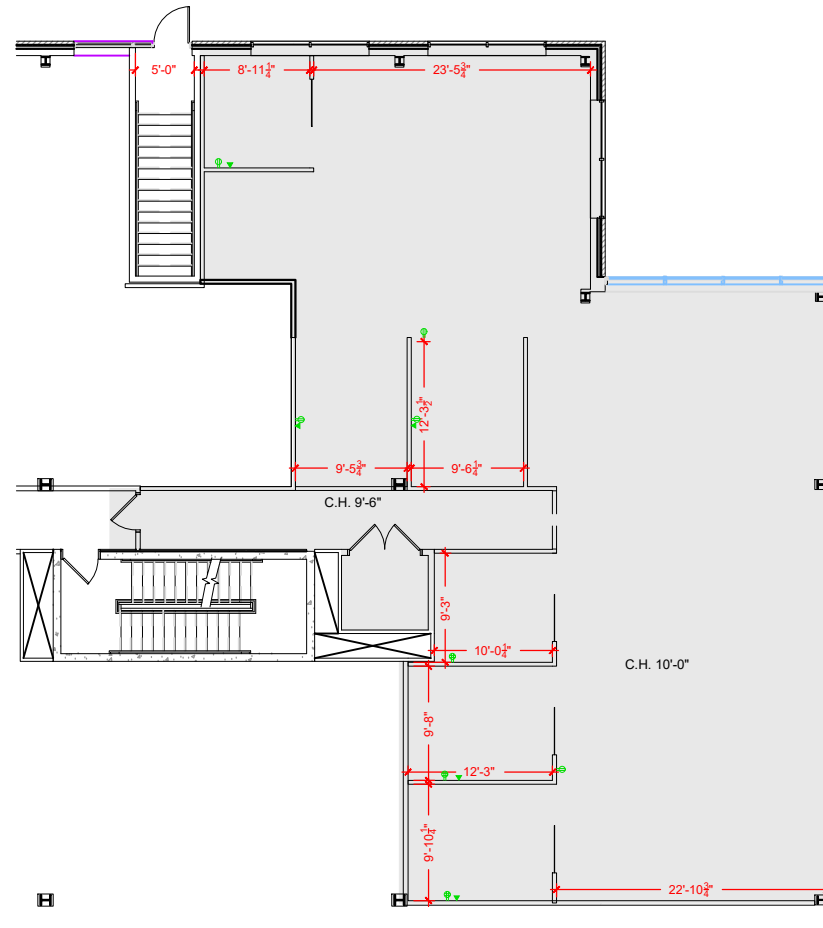

TOTAL SF AVAILABLE - 3,311 RSF(12%)

[Click to access 3D model](#)

Key Plan

Floor Plan