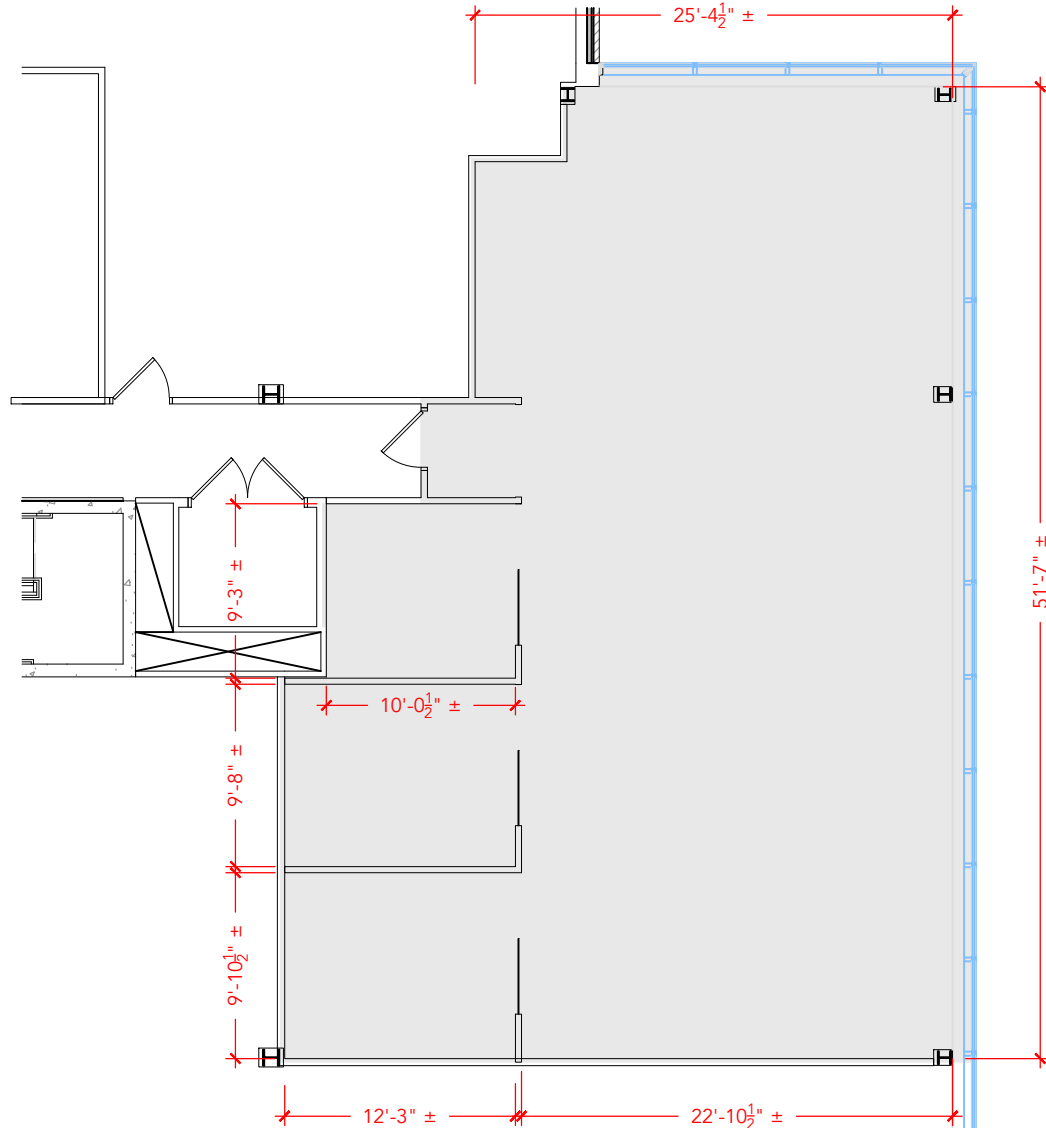

TOTAL SF AVAILABLE - 1,875 RSF(12%)

Key Plan

Floor Plan