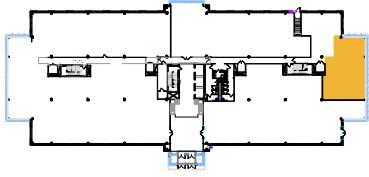

TOTAL SF AVAILABLE - 1,875 RSF(12%)

Key Plan

Floor Plan