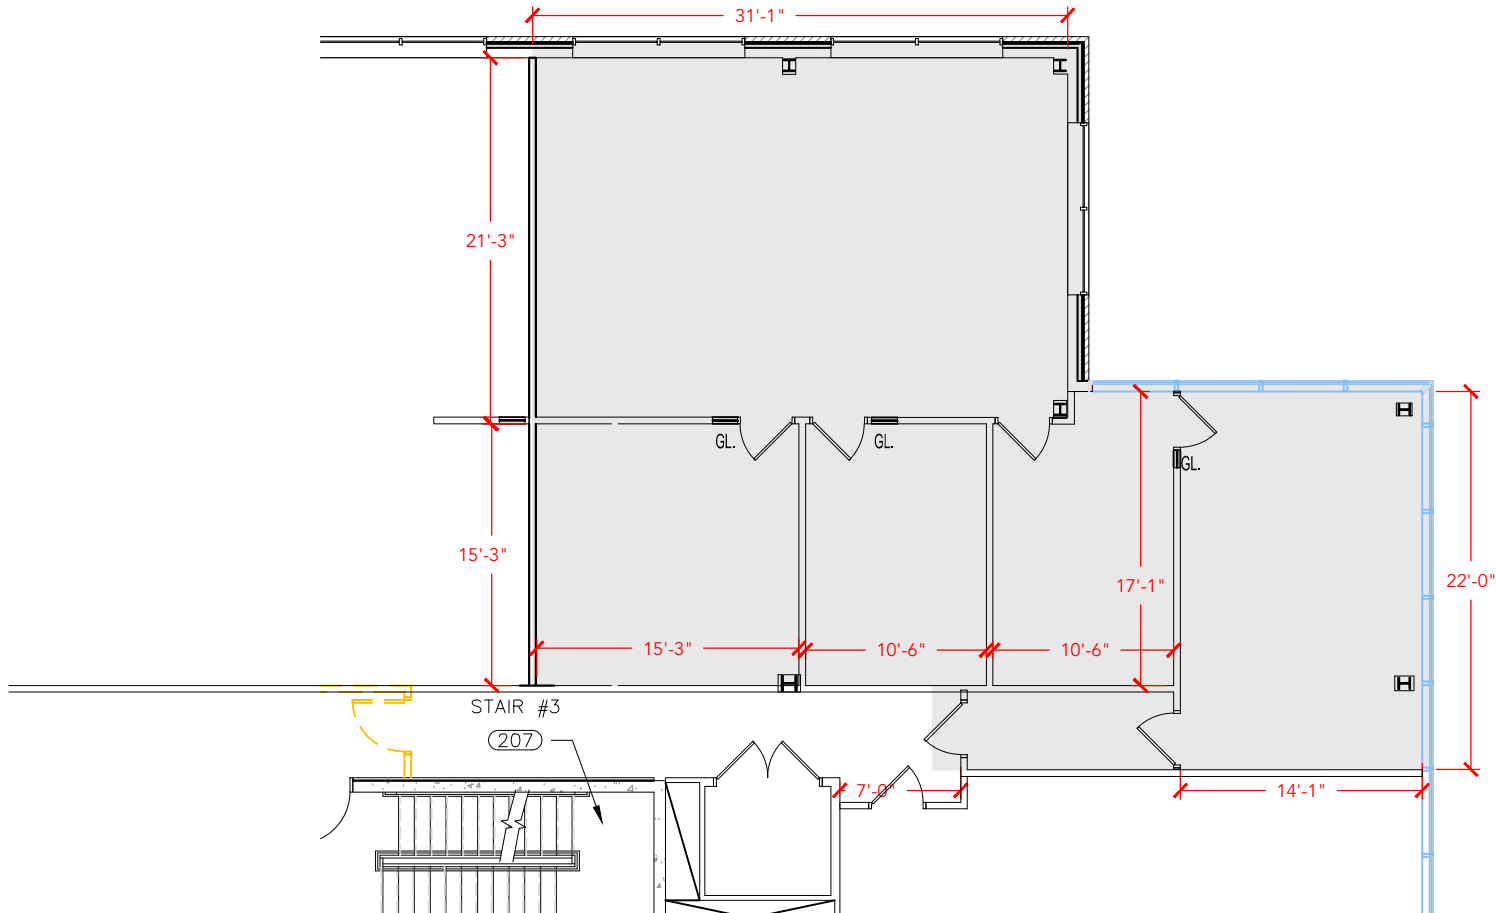

TOTAL SF AVAILABLE -1,894 RSF(12%)

[Click to access 3D model](#)

Key Plan

Floor Plan