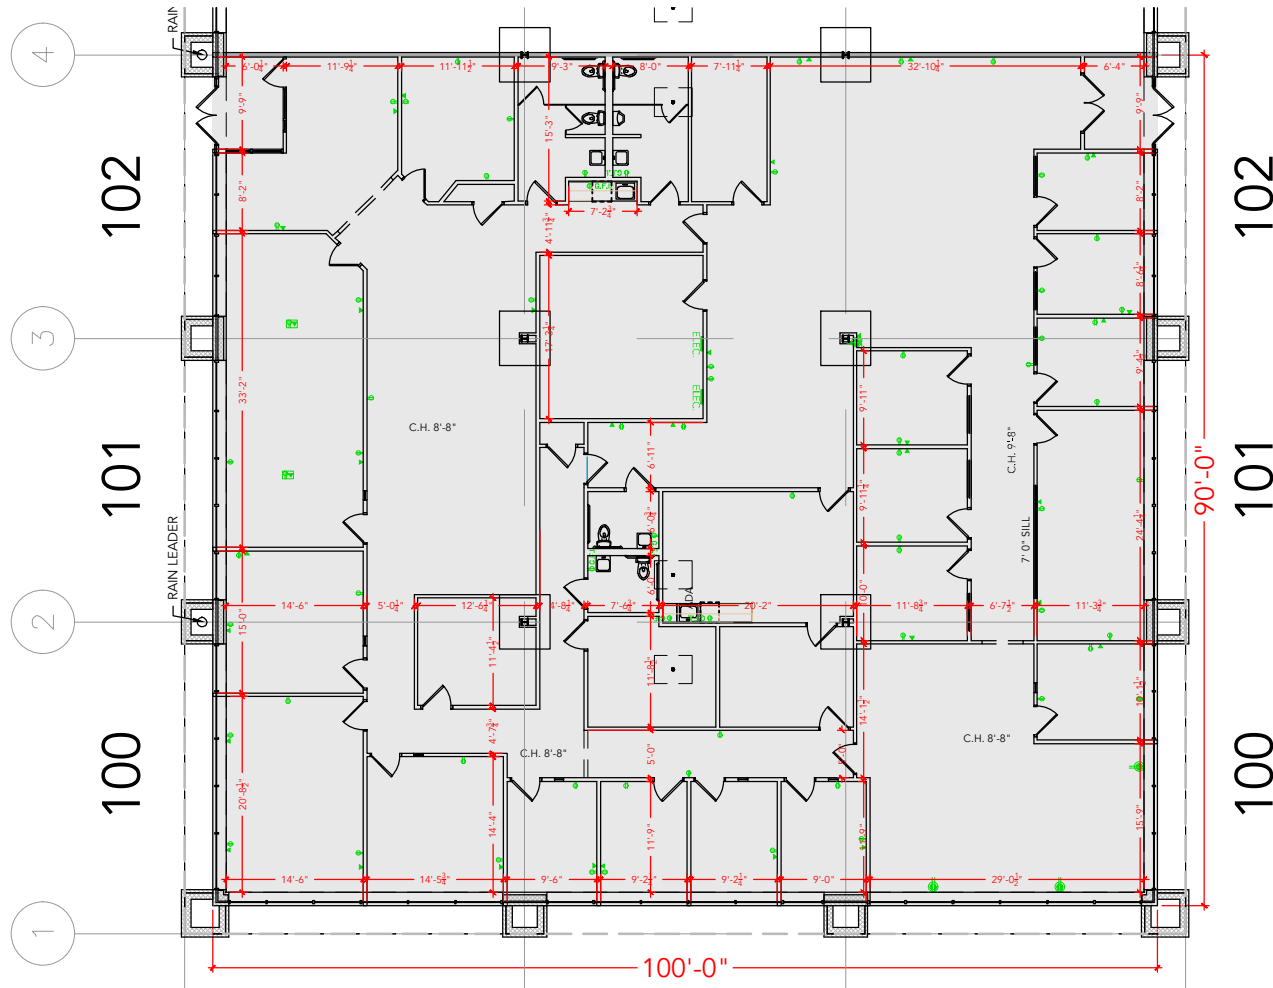

TOTAL SF AVAILABLE - 9,000 SF

OFFICE - 9,000 SF

WAREHOUSE - 0,000 SF

[Click to access 3D model](#)

Key Plan

Floor Plan