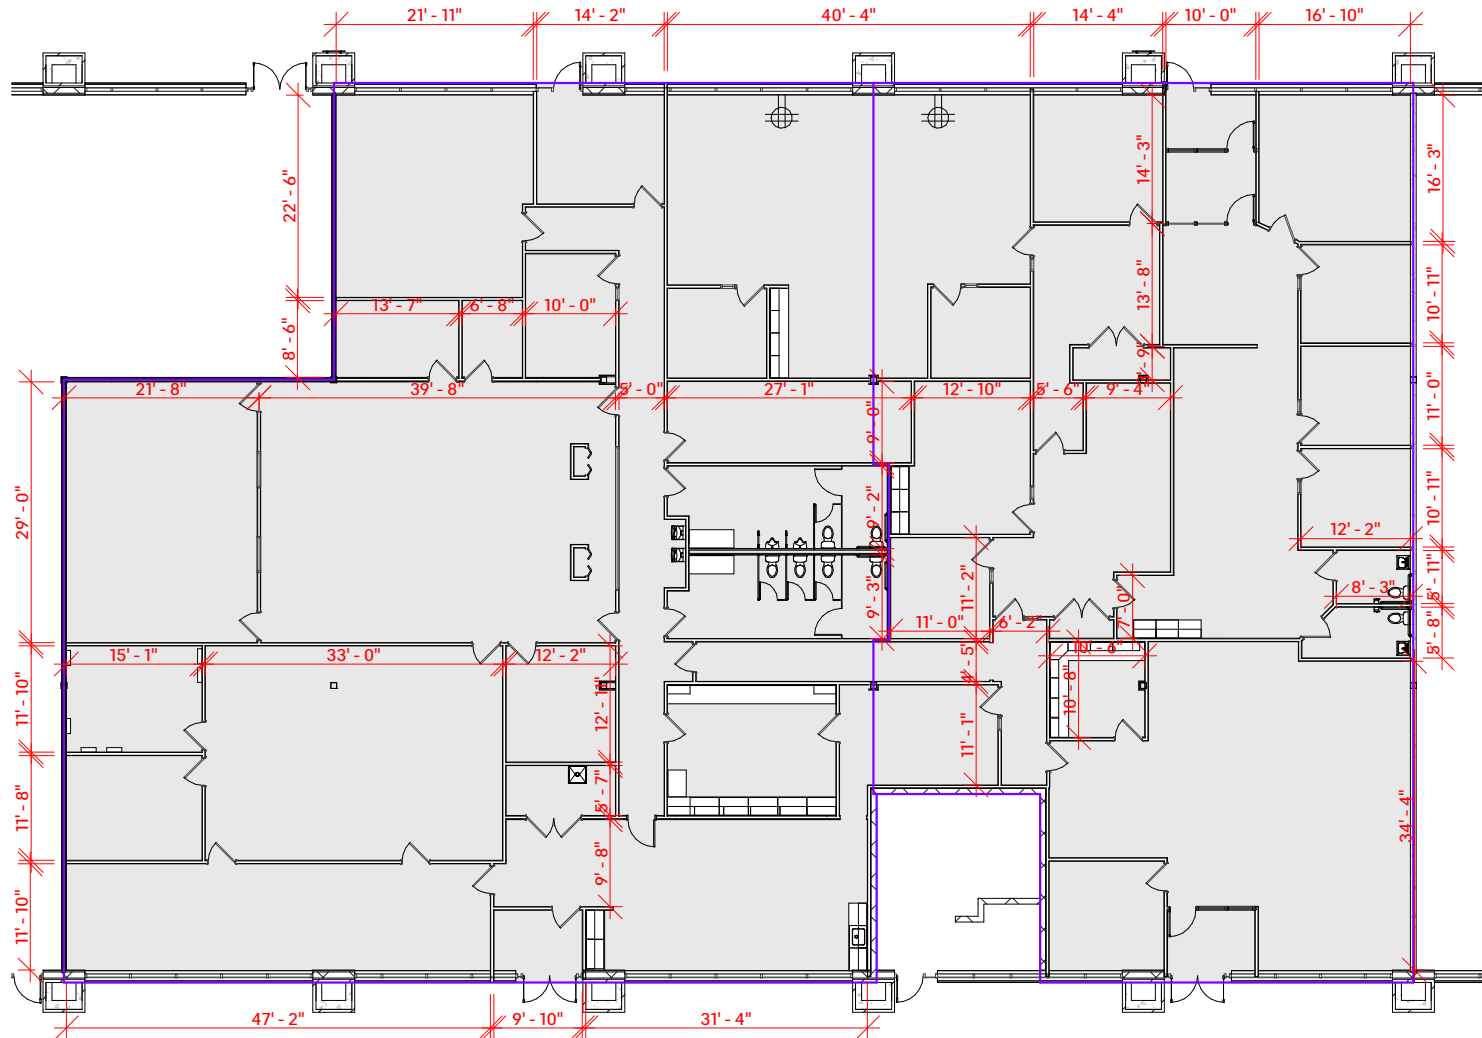

TOTAL SF AVAILABLE -13,629 SF  
OFFICE -13,629 SF  
WAREHOUSE -0 SF

TOTAL SF AVAILABLE -13,629 SF  
OFFICE -13,629 SF  
WAREHOUSE -0 SF