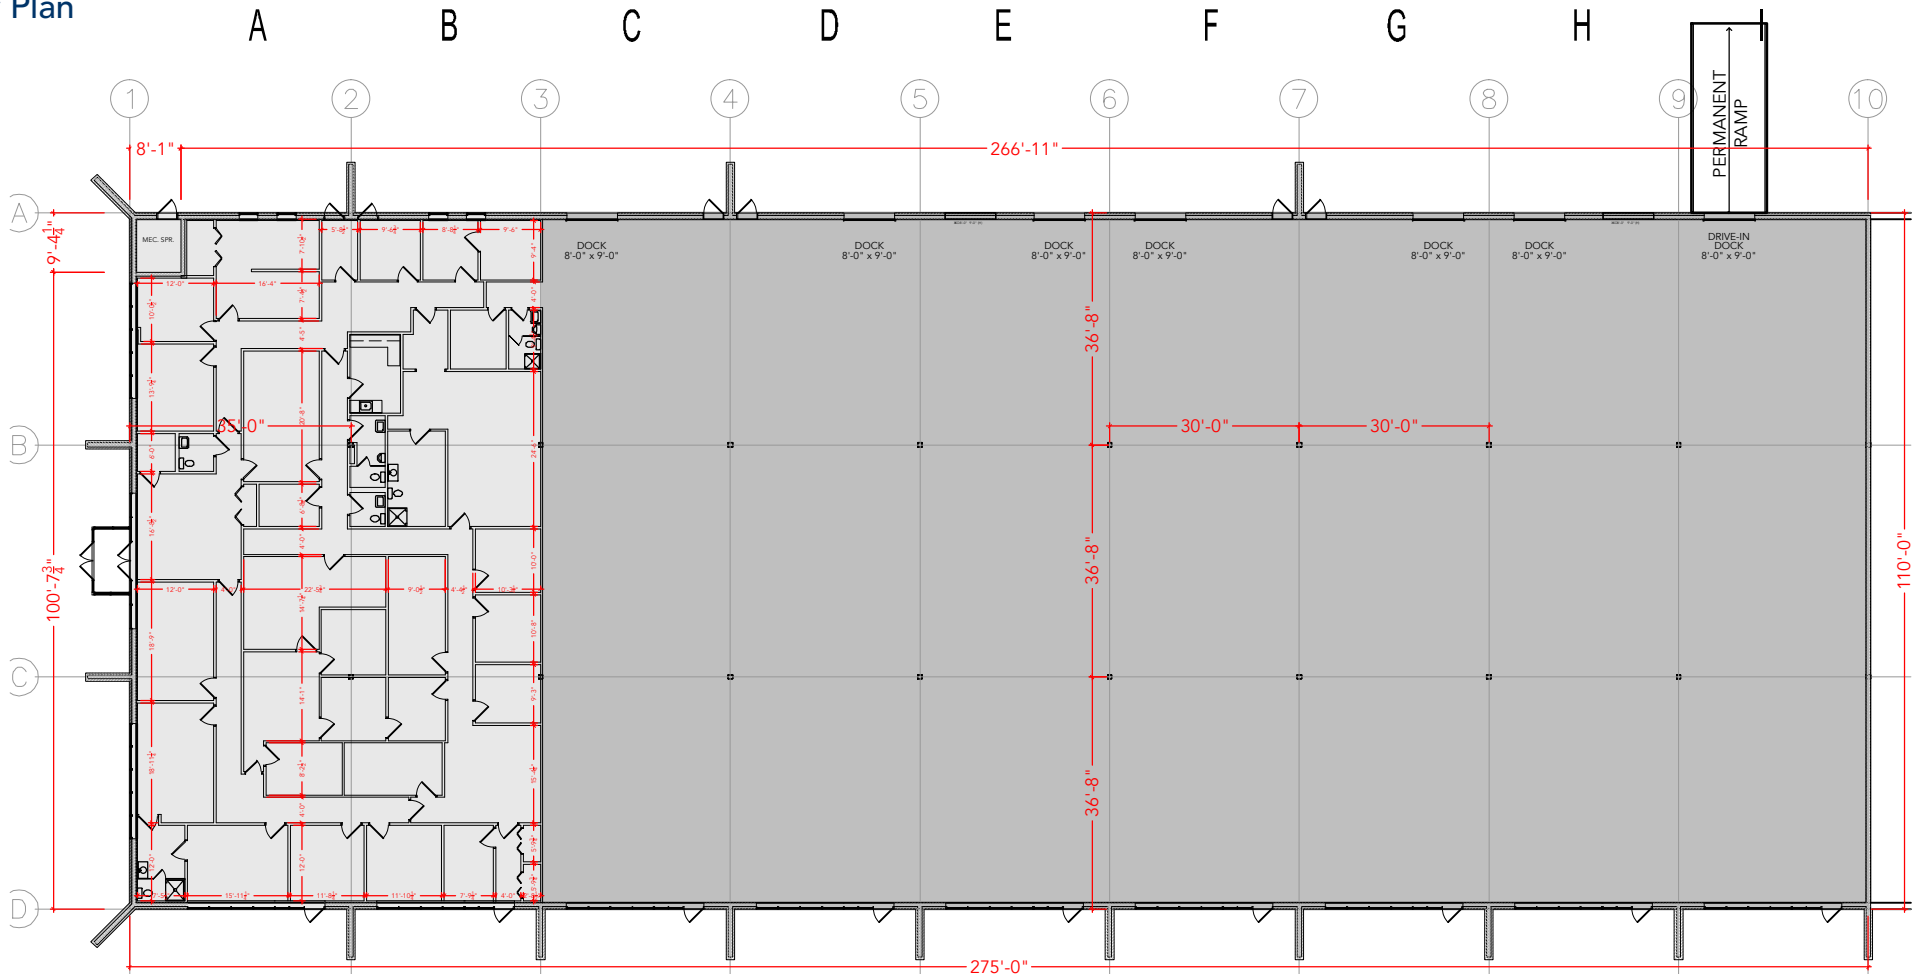

TOTAL SF AVAILABLE - 30,250 SF

OFFICE - 7,166 SF

WAREHOUSE - 23,084 SF

[Click to access 3D model](#)

Key Plan

Floor Plan